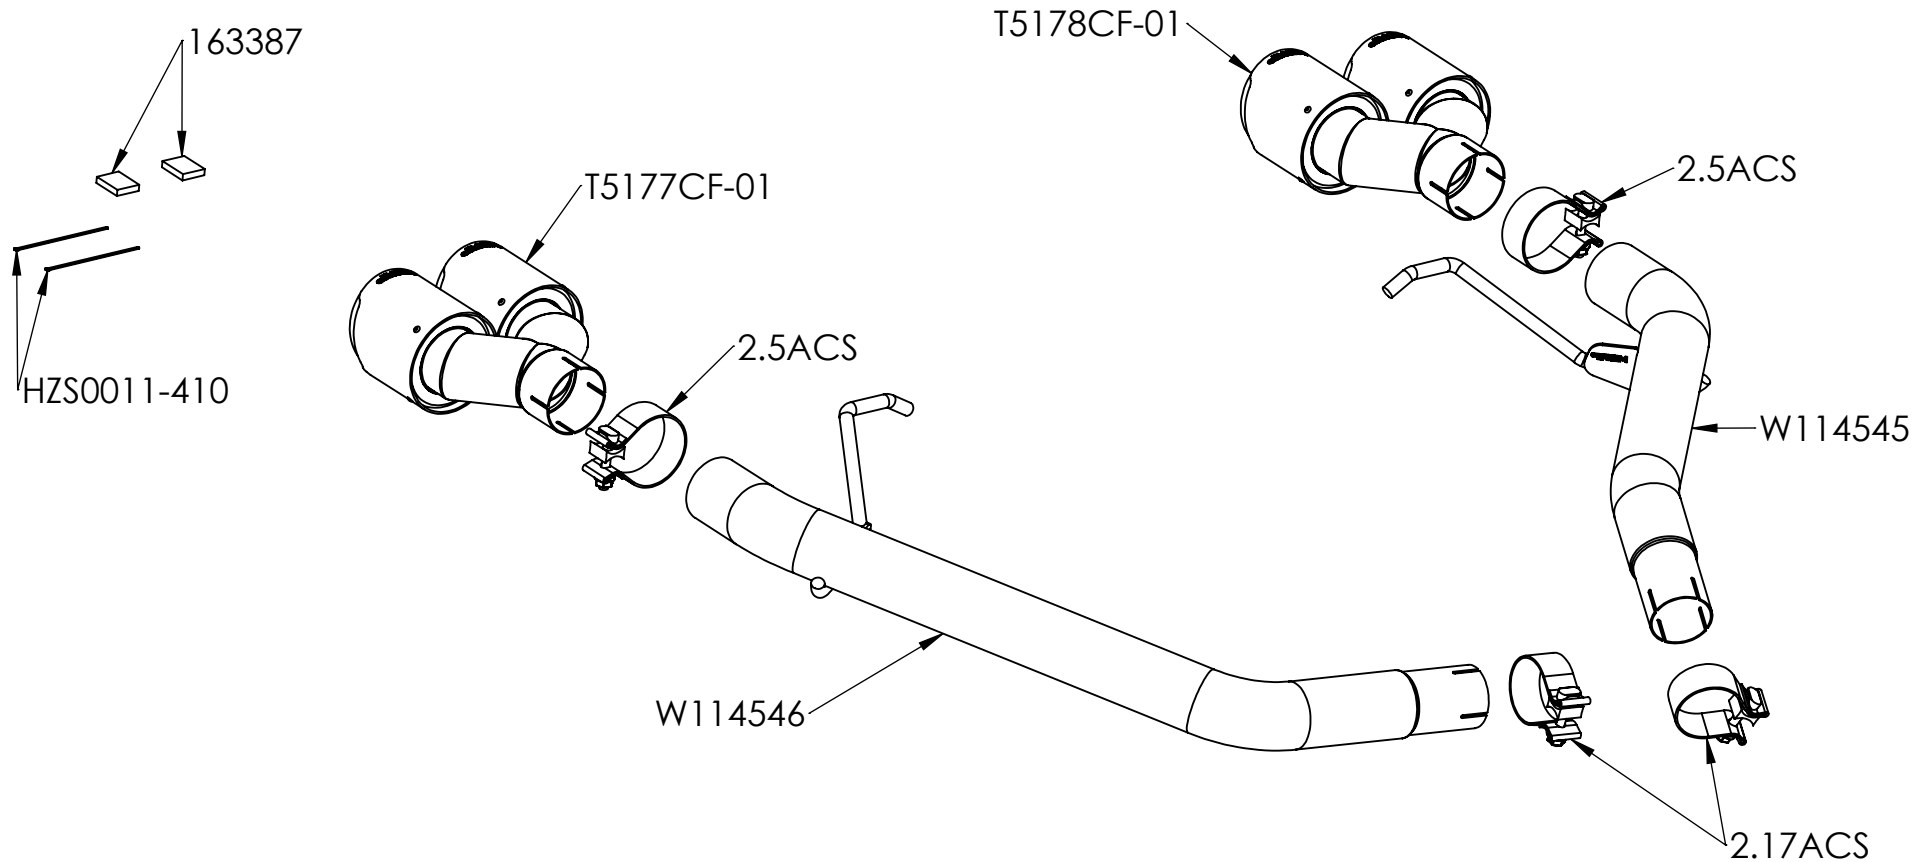

S56033CF

2014-2017 AUDI SQ5, 3.0T, AXLE-BACK, 2.5" DUAL REAR, QUAD TIPS

ITEM NO.	PART NUMBER	DESCRIPTION	S56033CF /QTY.
1	W114545	PIPE ASSY, 2.5", DRIVERS-SIDE TAIL	1
2	W114546	PIPE ASSY, 2.5", PASSENGER-SIDE TAIL	1
3	2.5ACS	CLAMP, 2.5" BAND, STAINLESS STEEL	2
4	2.17ACS	CLAMP, 2.375" BAND, STAINLESS STEEL	2
5	163387	SIMULATOR, ELECTRONIC VALVE	2
6	HZS0011-410	CABLE TIE, BLACK UV NYLON, .096" x .035" x 4.1"	2
7	T5177CF-01	TIP, 2.5" IN, 4.0" OD DUAL OUT, CF	1
8	T5178CF-01	TIP, 2.5" IN, 4.0" OD DUAL OUT, CF	1