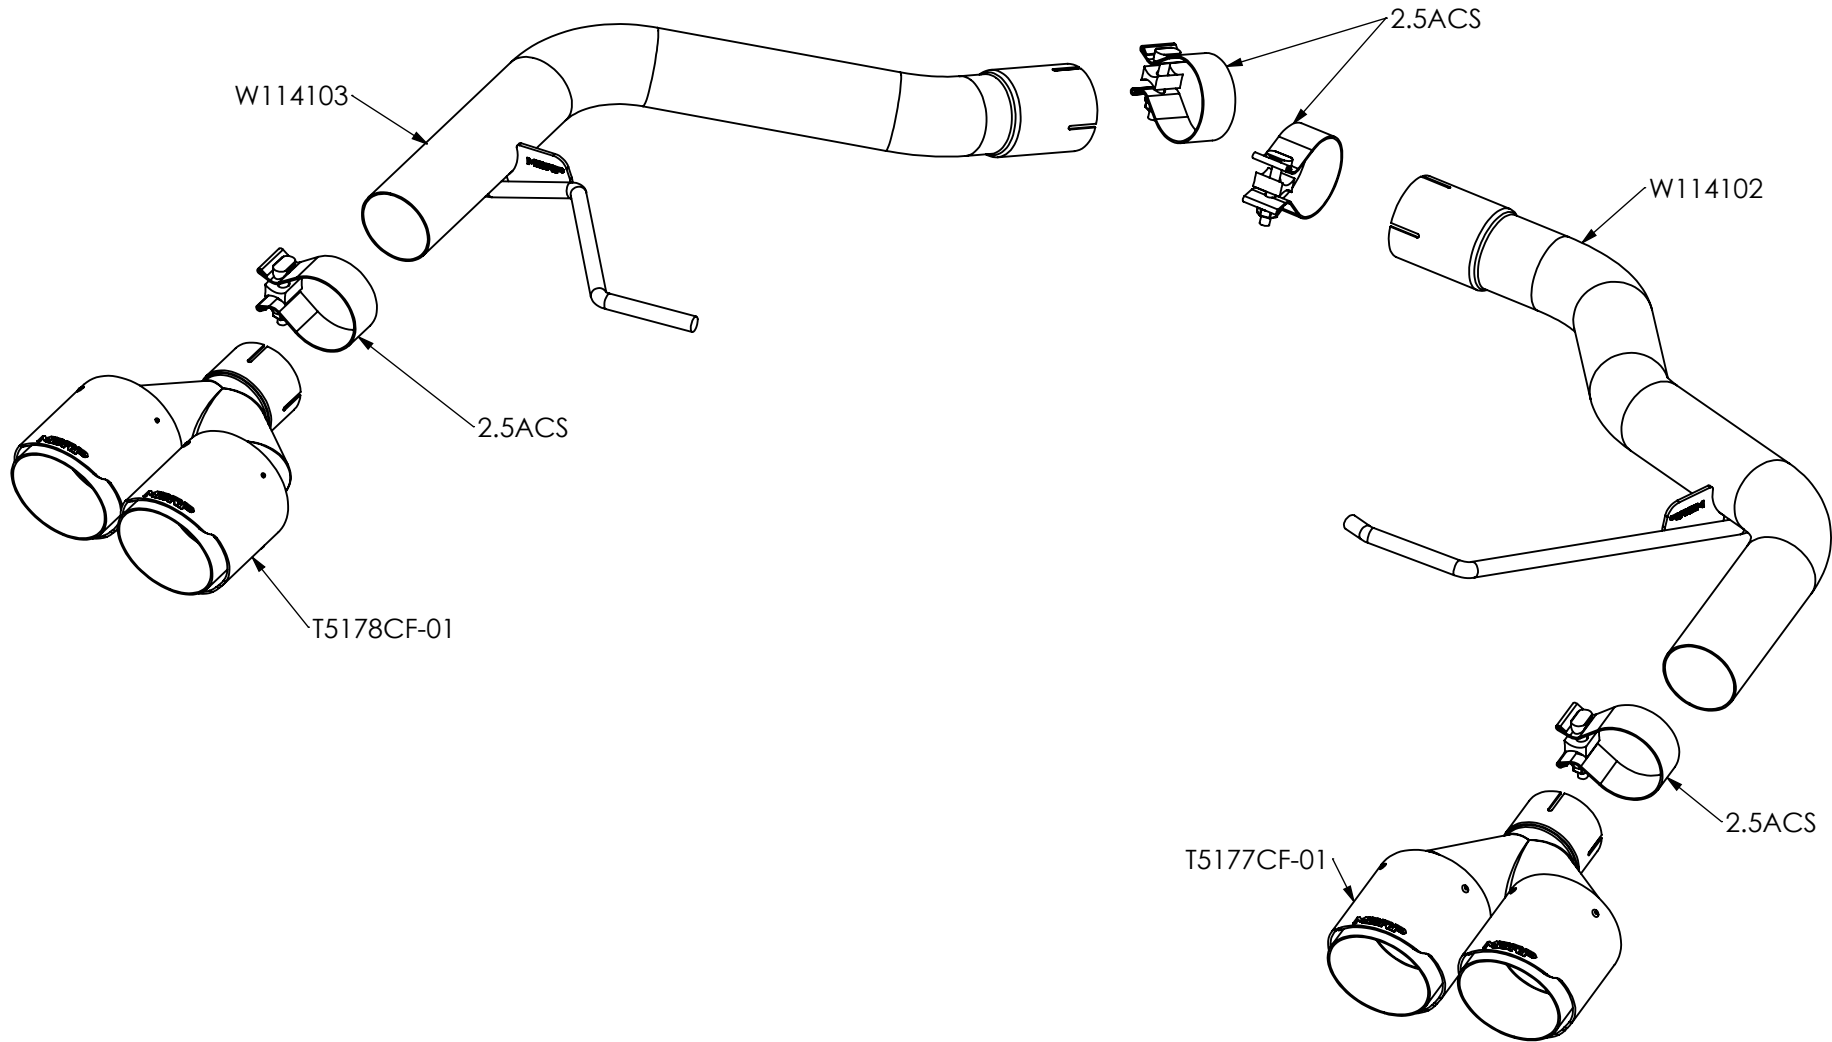

# S56023CF

2014-UP PORSCHE MACAN GTS/S/TURBO, 2.5", AXLE BACK,  
MUFFLER BYPASS

ITEM NO.	PART NUMBER	DESCRIPTION	QTY.
1	W114102	PIPE ASSEMBLY, 2.5", PASSENGER-SIDE TAIL	1
2	W114103	PIPE ASSEMBLY, 2.5", DRIVER-SIDE TAIL	1
3	2.5ACS	CLAMP, 2.5" BAND, STAINLESS STEEL	4
4	T5177CF-01	TIP, 2.5" IN, 4.0" OD DUAL OUT, CF	1
5	T5178CF-01	TIP, 2.5" IN, 4.0" OD DUAL OUT, CF	1