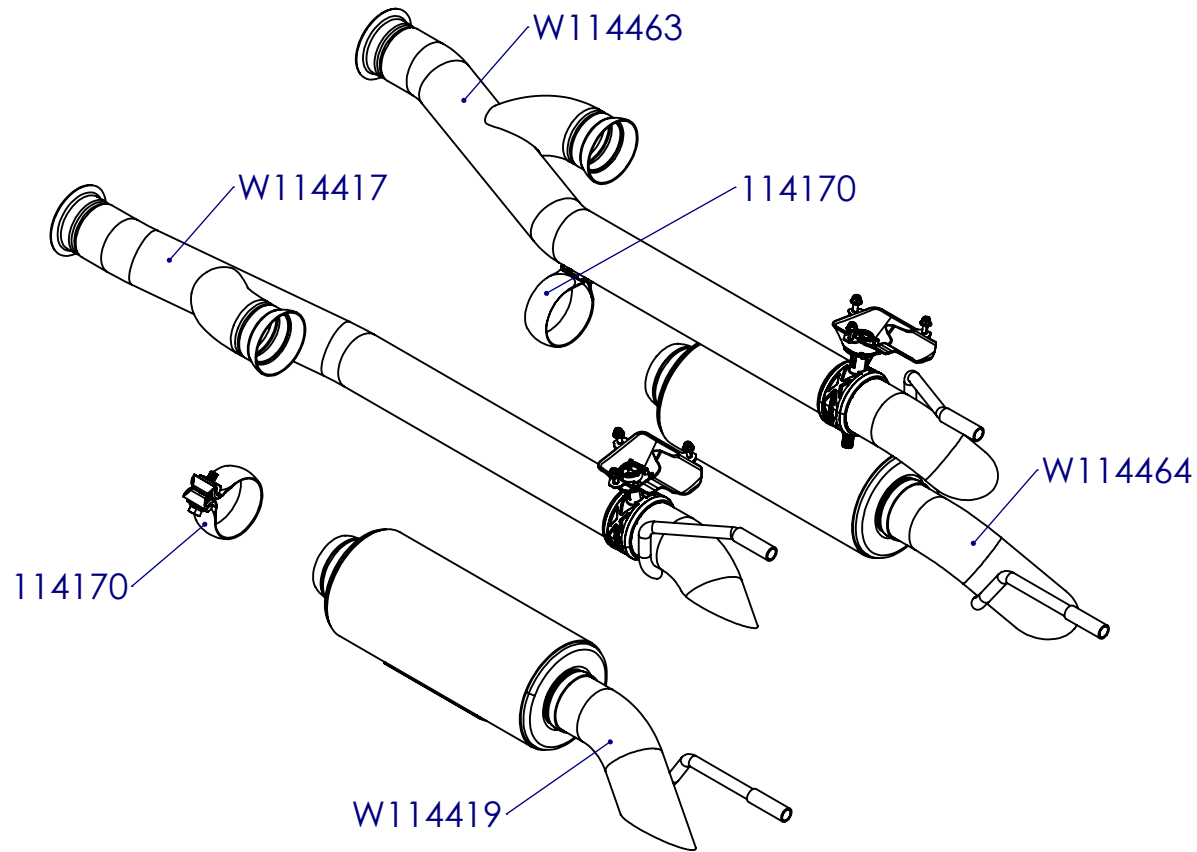

S5601304

2019-UP MERCEDES BENZ G63, 4.0 TT V8, PRE- AXLE, CAT BACK,
2.5" DUAL SPLIT SIDE, ACTIVE, QUAD OUTLET

ITEM NO.	PART NUMBER	DESCRIPTION	S5601304 /QTY.
1	W114417	PIPE ASSY, 2.5"	1
2	W114463	PIPE ASSY, 2.5"	1
3	W114419	ASSY, MUFFLER 2.5"	1
4	W114464	ASSY, MUFFLER 2.5"	1
5	114170	BAND CLAMP, SEC65 SWIVELSEAL	2