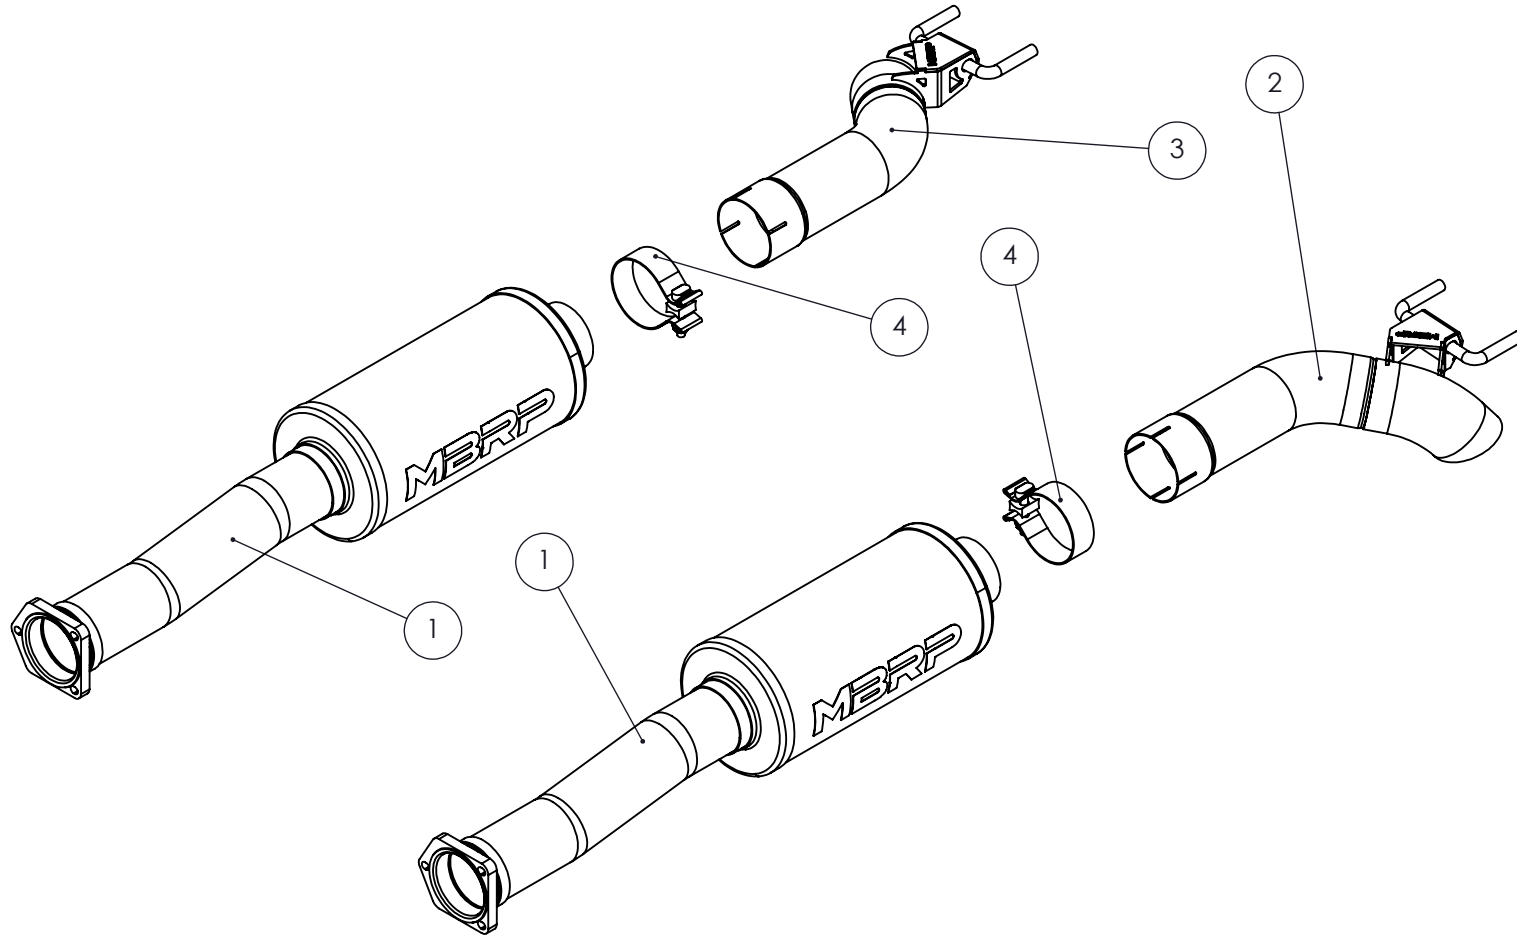

S5600304

2012-2018 W463 G-CLASS - CAT BACK

ITEM NO.	PART NUMBER	DESCRIPTION	S5600304/QTY.
1	W113891	MUFFLER ASSEMBLY	2
2	W113893	TAILPIPE ASSEMBLY, DRIVER	1
3	W113894	TAILPIPE ASSEMBLY, PASSENGER	1
4	3.0ACS	CLAMP, 3.0", BAND, STAINLESS STEEL	2