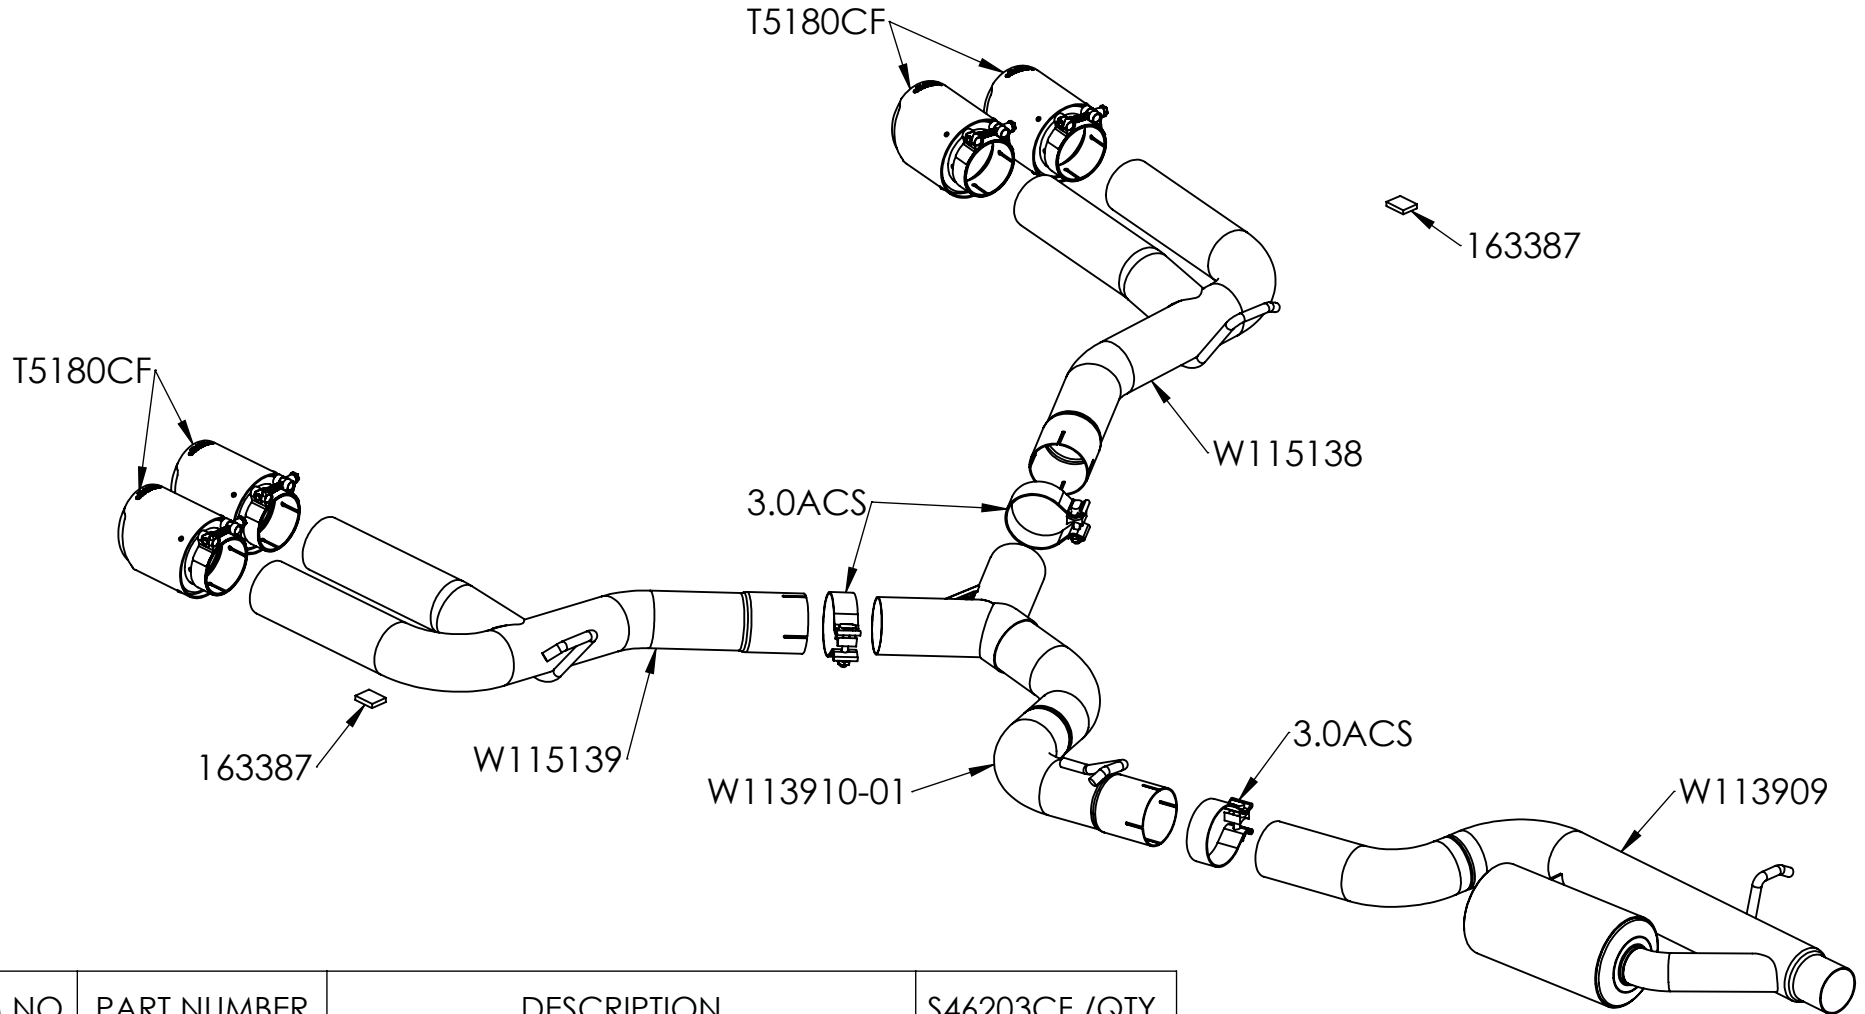

S46203CF

2022-UP AUDI S3, 2.0L, CAT-BACK, 3.0" DUAL REAR, QUAD TIPS, CARBON FIBER, VALVE DELETE

ITEM NO.	PART NUMBER	DESCRIPTION	S46203CF /QTY.
1	W113909	PIPE ASSEMBLY, FRONT, 3"	1
2	W113910-01	PIPE ASSEMBLY, Y, 3"	1
3	W115138	PIPE ASSY, 3", DRIVER-SIDE TAIL	1
4	W115139	PIPE ASSY, 3", PASSENGER-SIDE TAIL	1
5	3.0ACS	CLAMP, 3.0", BAND, STAINLESS STEEL	3
6	163387	SIMULATOR, ELECTRONIC VALVE	2
7	T5180CF	TIP, 3" IN, 4.5" OD OUT, CF	4