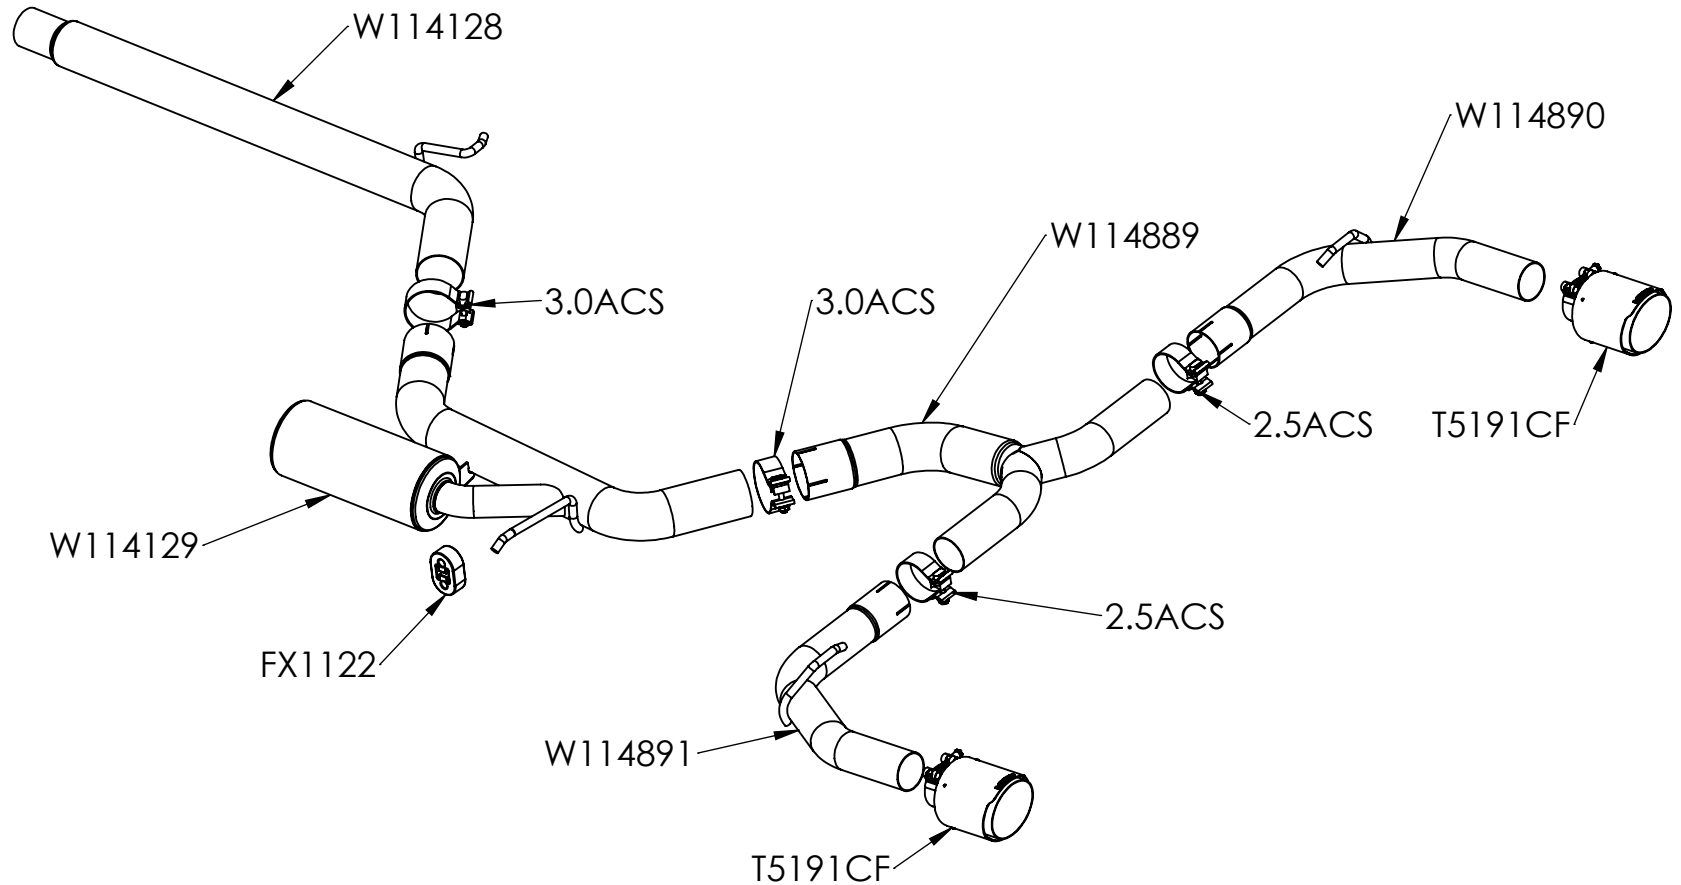

S46173CF

2022-UP VOLKSWAGEN GOLF GTI, MK8, 2.0L, CAT-BACK, 3" DUAL SPLIT

ITEM NO.	PART NUMBER	DESCRIPTION	S46173CF /QTY.
1	W114128	PIPE ASSEMBLY, 3" FRONT	1
2	W114129	PIPE ASSEMBLY, 3"	1
3	W114889	PIPE ASSY, 3.0" - 2.5" Y	1
4	W114890	PIPE ASSEMBLY, 2.5"	1
5	W114891	PIPE ASSEMBLY, 2.5"	1
6	2.5ACS	CLAMP, 2.5" BAND, STAINLESS STEEL	2
7	3.0ACS	CLAMP, 3.0", BAND, STAINLESS STEEL	2
8	FX1122	RUBBER ISOLATOR	1
9	T5191CF	TIP, 2.5" IN, 4.5" OD OUT, 6.5" L CF	2

14-SEP-22
REV: A

MBRP