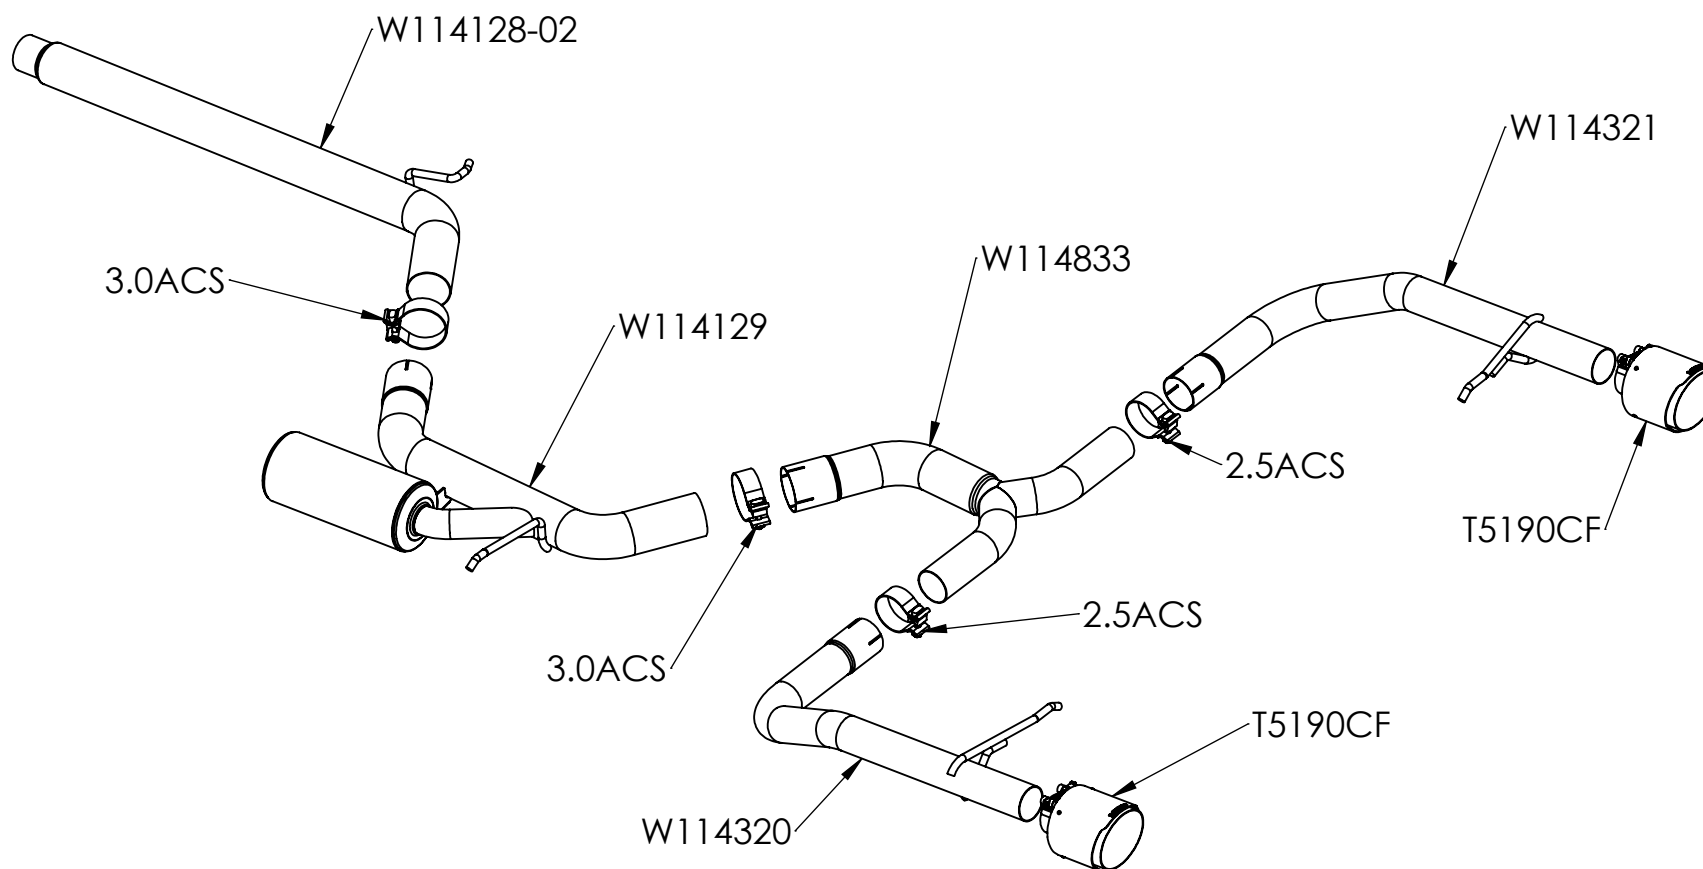

S46153CF

2022-UP VOLKSWAGEN JETTA GLI, CAT-BACK, 3", DUAL SPLIT REAR

ITEM NO.	PART NUMBER	DESCRIPTION	S46153CF /QTY.
1	W114128-02	PIPE ASSEMBLY, 3" FRONT	1
2	W114129	PIPE ASSEMBLY, 3"	1
3	W114833	ASSEMBLY, 3.0" - 2.5" Y-PIPE	1
4	W114320	PIPE ASSEMBLY, 2.5", TAIL	1
5	W114321	ASSEMBLY, 2.5", TAIL	1
6	3.0ACS	CLAMP, 3.0", BAND, STAINLESS STEEL	2
7	2.5ACS	CLAMP, 2.5" BAND, STAINLESS STEEL	2
8	T5190CF	TIP, 2.5" IN, 5" OD OUT, 6.5" L CF	2