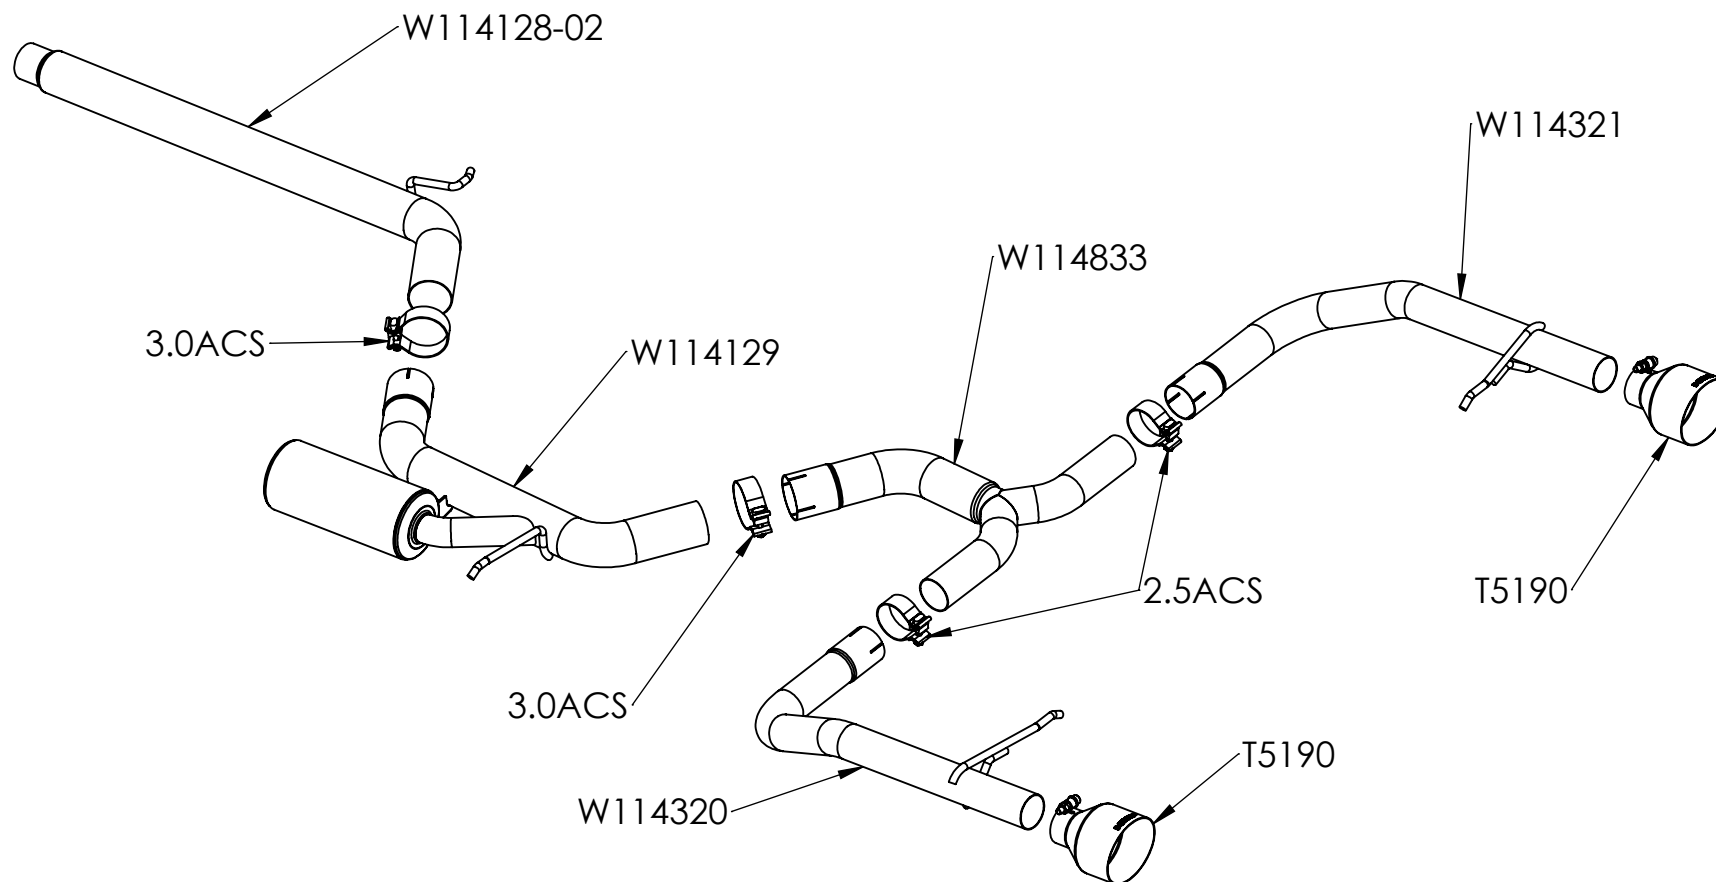

# S4615304

## 2022-UP VOLKSWAGEN JETTA GLI, CAT-BACK, 3", DUAL SPLIT REAR

ITEM NO.	PART NUMBER	DESCRIPTION	S4615304 /QTY.
1	W114128-02	PIPE ASSEMBLY, 3" FRONT	1
2	W114129	PIPE ASSEMBLY, 3"	1
3	W114833	ASSEMBLY, 3.0" - 2.5" Y-PIPE	1
4	W114320	PIPE ASSEMBLY, 2.5", TAIL	1
5	W114321	ASSEMBLY, 2.5", TAIL	1
6	3.0ACS	CLAMP, 3.0", BAND, STAINLESS STEEL	2
7	2.5ACS	CLAMP, 2.5" BAND, STAINLESS STEEL	2
8	T5190	TIP, 2.5" IN, 5" OD OUT, 6.5" L	2