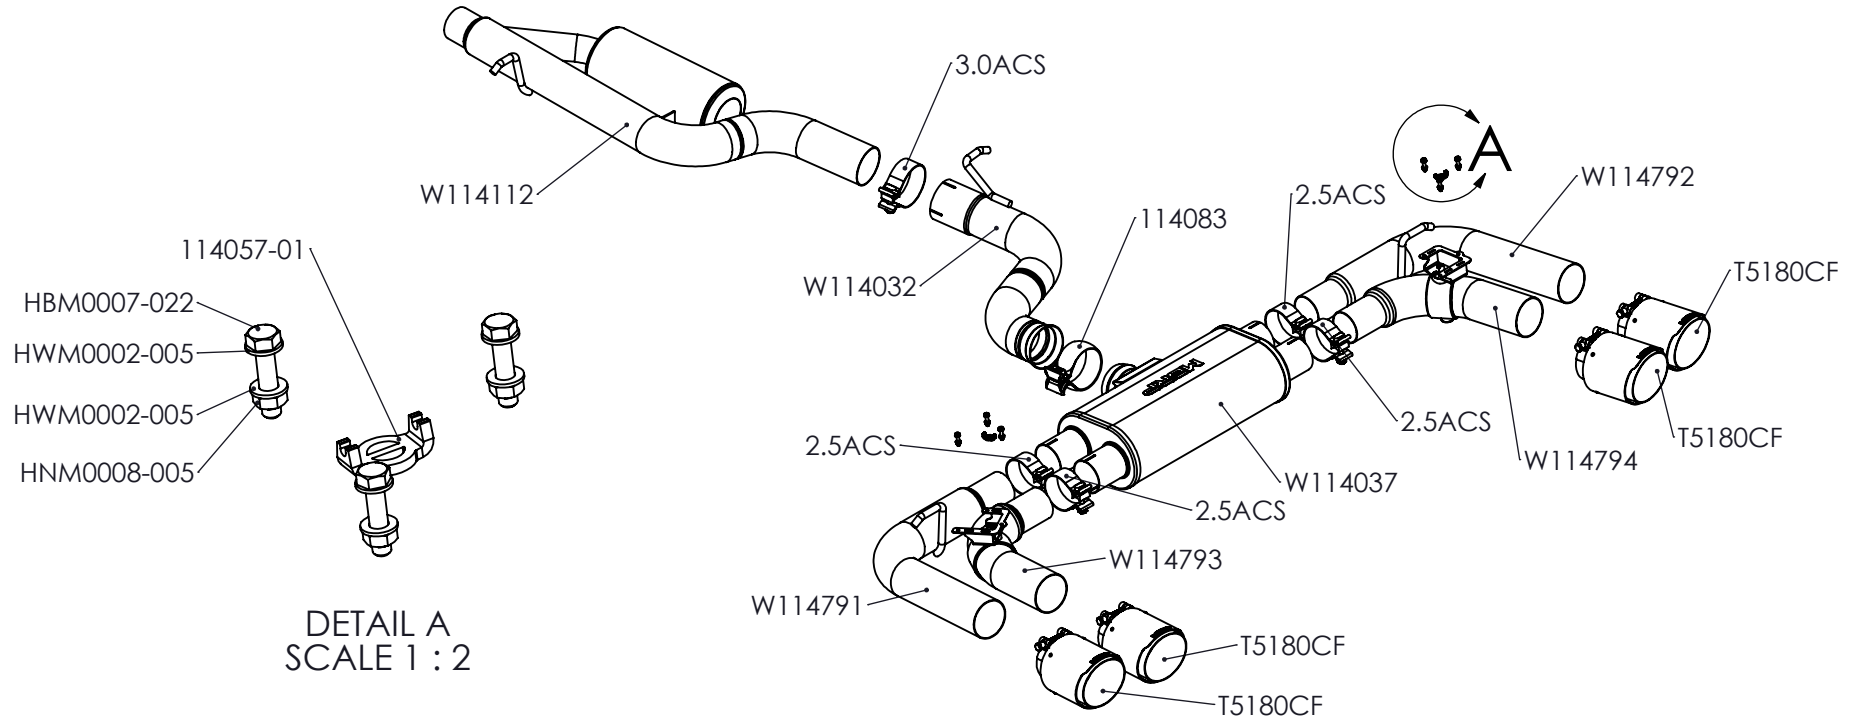

S46133CF

2022-UP VW GOLF R MK8 CAT BACK - ACTIVE

DETAIL A
SCALE 1 : 2

ITEM NO.	PART NUMBER	DESCRIPTION	S46133CF//QTY.
1	W114112	PIPE ASSEMBLY, FRONT, 3"	1
2	W114032	PIPE ASSEMBLY, 3"	1
3	W114037	MUFFLER ASSEMBLY, TRANSVERSE, 5 CHAMBER ACTIVE, 3" IN DUAL 2.5" OUT	1
4	W114791	PIPE ASSEMBLY, 3.0", DRIVER-SIDE TAIL	1
5	W114792	PIPE ASSEMBLY, 3.0", PASSENGER-SIDE TAIL	1
6	W114793	PIPE ASSEMBLY, 3.0", DRIVER-SIDE TAIL ACTIVE	1
7	W114794	PIPE ASSEMBLY, 3.0", PASSENGER-SIDE TAIL ACTIVE	1
8	T5180CF	TIP, 3" IN, 4.5" OD OUT, CF	4
9	114057-01	SPRING HUB	2
10	114083	BAND CLAMP, SEC75 SWIVELSEAL	1
11	3.0ACS	CLAMP, 3.0", BAND, STAINLESS STEEL	1
12	2.5ACS	CLAMP, 2.5" BAND, STAINLESS STEEL	4
13	HBM0007-022	BOLT, HEX, M5X0.80 X 22	6
14	HWM0002-005	WASHER, M5 FLAT	12
15	HNM0008-005	NUT, HEX, STOVER, M5X0.8	6