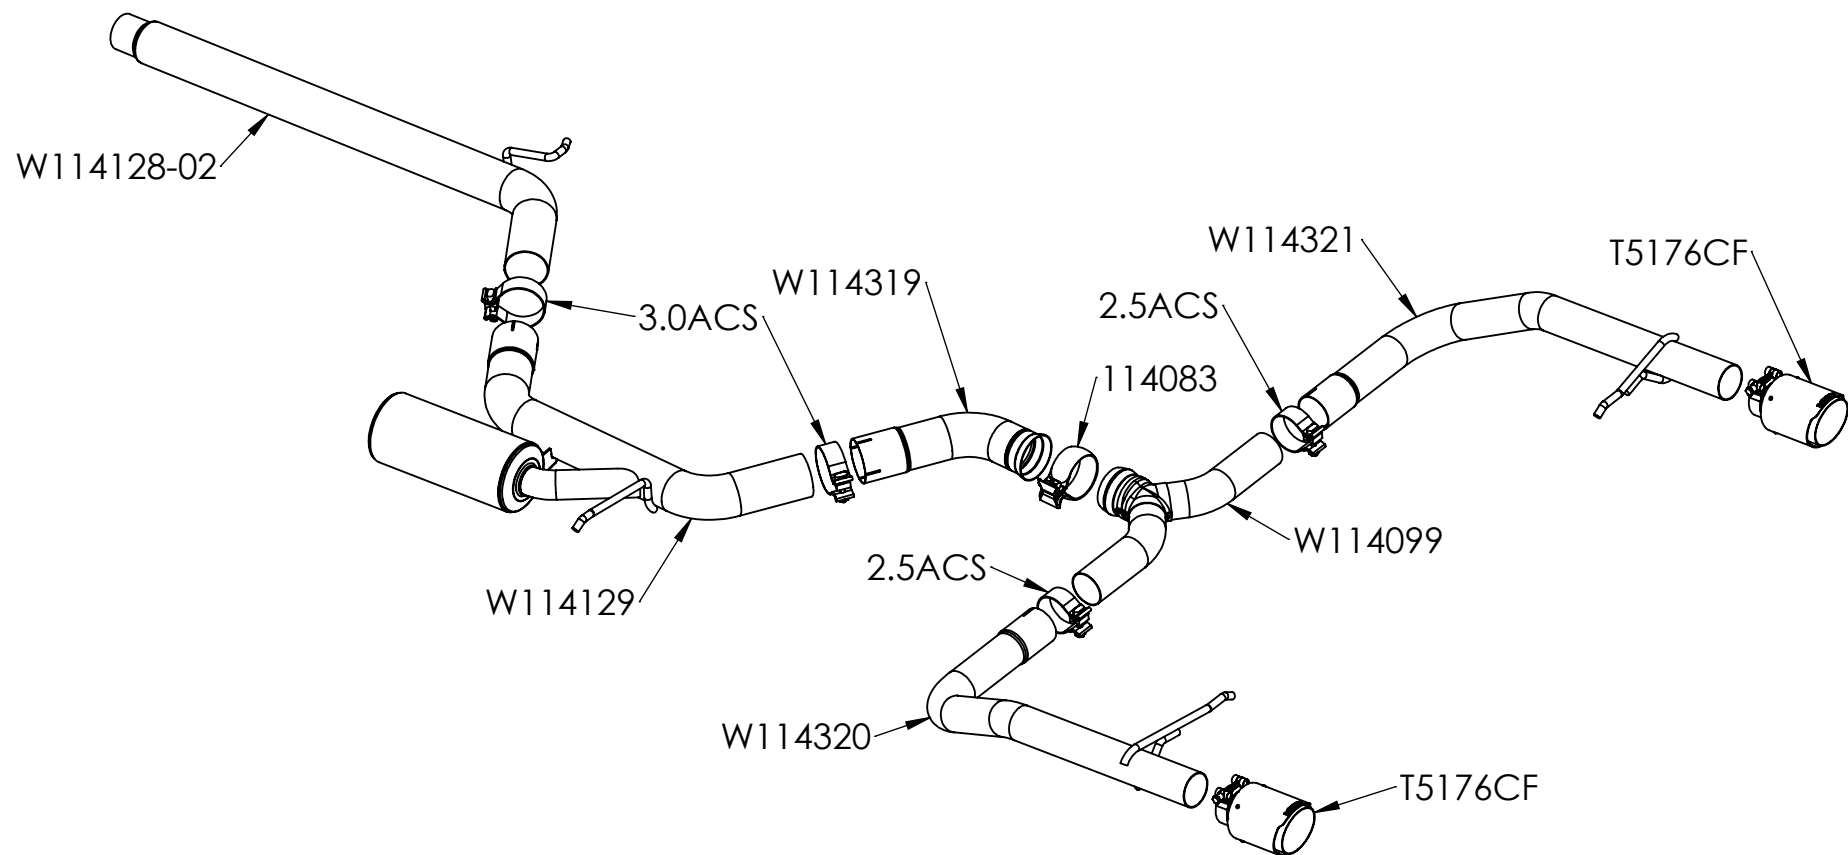

S46083CF

2019-2021 VOLKSWAGEN JETTA GLI, CAT-BACK, 3", DUAL SPLIT REAR

ITEM NO.	PART NUMBER	DESCRIPTION	S46083CF/QTY.
1	W114128-02	PIPE ASSEMBLY, 3" FRONT	1
2	W114129	PIPE ASSEMBLY, 3"	1
3	W114319	PIPE ASSEMBLY, 3"	1
4	W114099	ASSEMBLY, 3.0", 2.5" Y PIPE	1
5	W114320	PIPE ASSEMBLY, 2.5", TAIL	1
6	W114321	ASSEMBLY, 2.5", TAIL	1
7	114083	BAND CLAMP, SEC75 SWIVELSEAL	1
8	3.0ACS	CLAMP, 3.0", BAND, STAINLESS STEEL	2
9	2.5ACS	CLAMP, 2.5" BAND, STAINLESS STEEL	2
10	T5176CF	TIP, 2.5" IN, 4" OD OUT, CF, 6.5" L	2