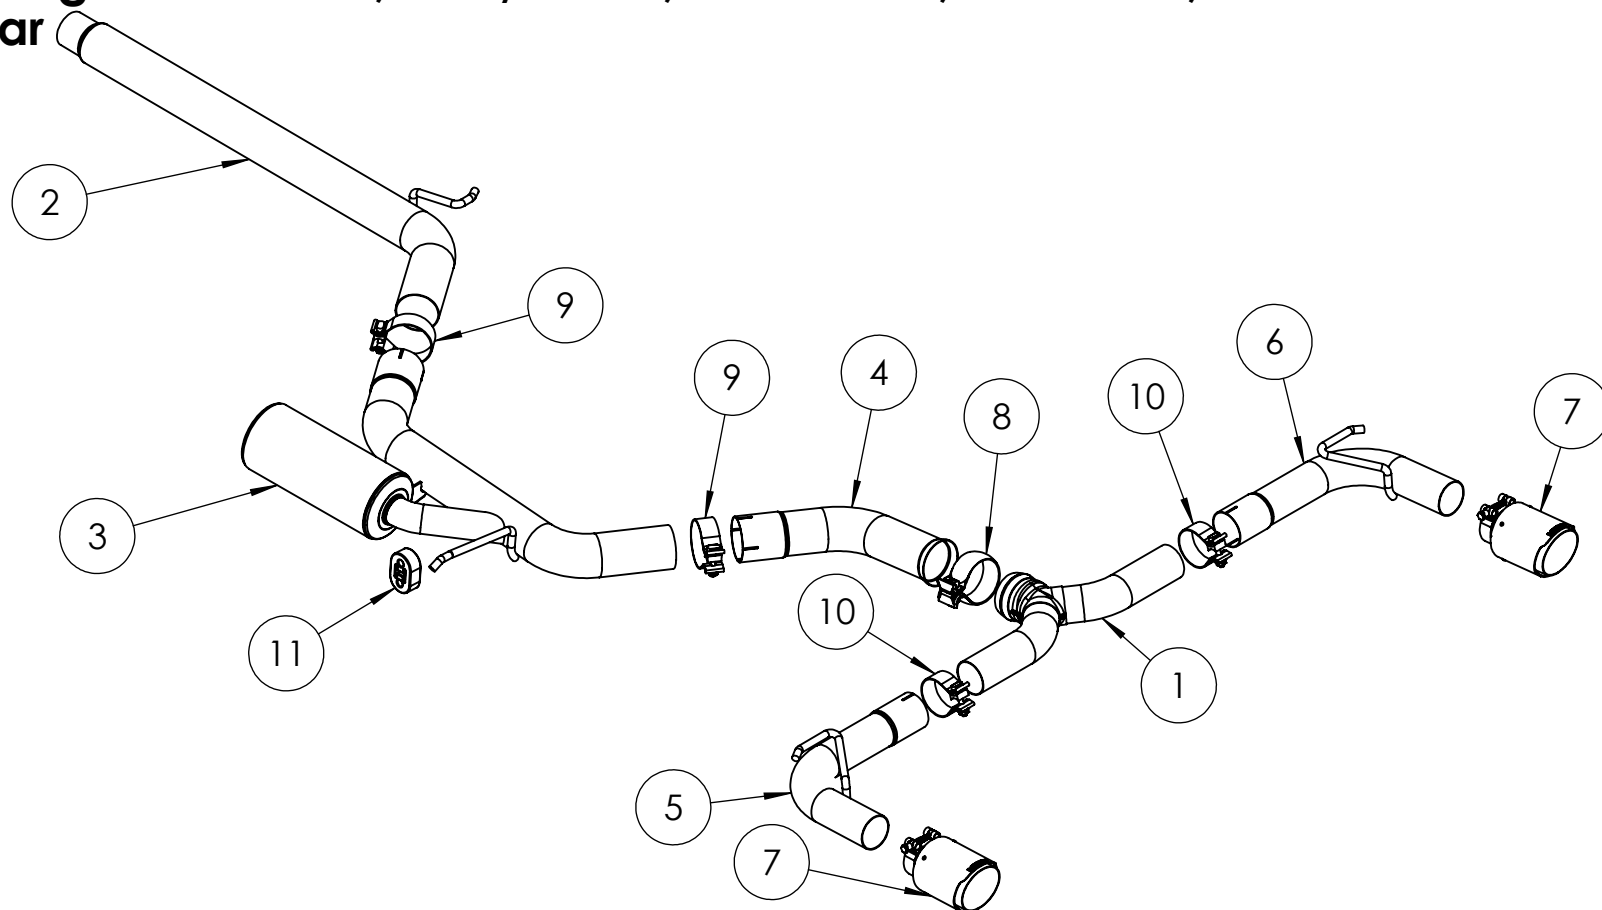

S46063CF

2015-2021 Volkswagen GOLF GTI, MK7/MK7.5, 2.0L TURBO, Cat-Back,
3.0" Dual Split Rear

ITEM NO.	PART NUMBER	DESCRIPTION	S46063CF/QTY.
1	W114099	ASSEMBLY, 3.0", 2.5" Y PIPE	1
2	W114128	PIPE ASSEMBLY, 3" FRONT	1
3	W114129	PIPE ASSEMBLY, 3"	1
4	114234	PIPE, 3"	1
5	W114130	PIPE ASSEMBLY, 2.5" TAIL	1
6	W114131	PIPE ASSEMBLY, 2.5" TAIL	1
7	T5176CF	TIP, 2.5" IN, 4" OD OUT, CF, 6.5" L	2
8	114083	BAND CLAMP, SEC75 SWIVELSEAL	1
9	3.0ACS	CLAMP, 3.0", BAND, STAINLESS STEEL	2
10	2.5ACS	CLAMP, 2.5" BAND, STAINLESS STEEL	2
11	FX1122	RUBBER ISOLATOR	1