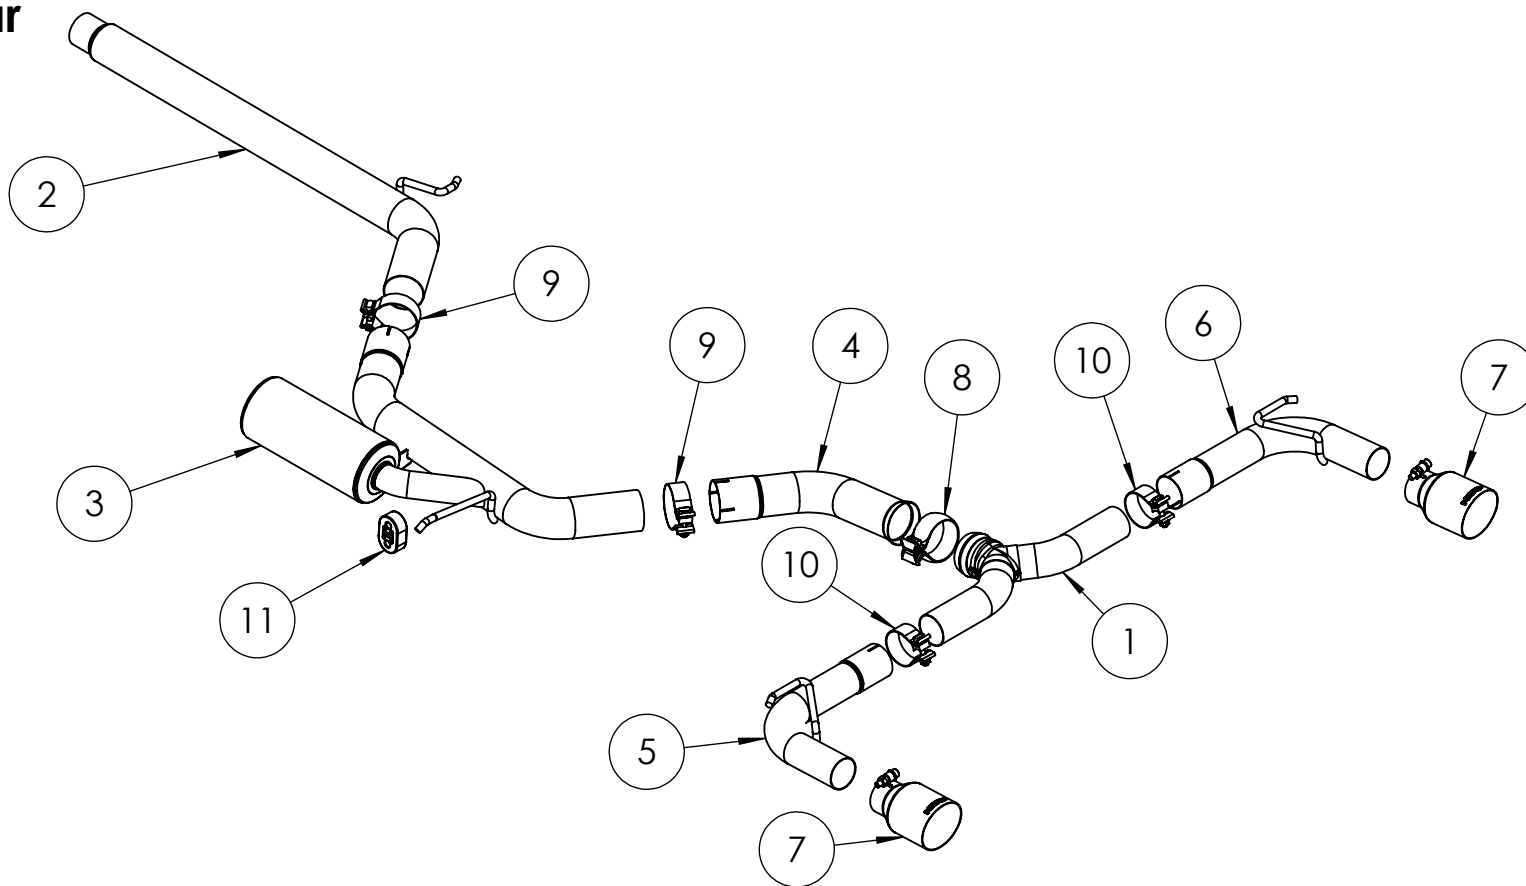

S4606304

2015-2021 Volkswagen GOLF GTI, MK7/MK7.5, 2.0L TURBO, Cat-Back,
3.0" Dual Split Rear

ITEM NO.	PART NUMBER	DESCRIPTION	S4606304/QTY.
1	W114099	ASSEMBLY, 3.0", 2.5" Y PIPE	1
2	W114128	PIPE ASSEMBLY, 3" FRONT	1
3	W114129	PIPE ASSEMBLY, 3"	1
4	114234	PIPE, 3"	1
5	W114130	PIPE ASSEMBLY, 2.5" TAIL	1
6	W114131	PIPE ASSEMBLY, 2.5" TAIL	1
7	T5176	TIP, 2.5" IN, 4" OD OUT, 6.5" L	2
8	114083	BAND CLAMP, SEC75 SWIVELSEAL	1
9	3.0ACS	CLAMP, 3.0", BAND, STAINLESS STEEL	2
10	2.5ACS	CLAMP, 2.5" BAND, STAINLESS STEEL	2
11	FX1122	RUBBER ISOLATOR	1