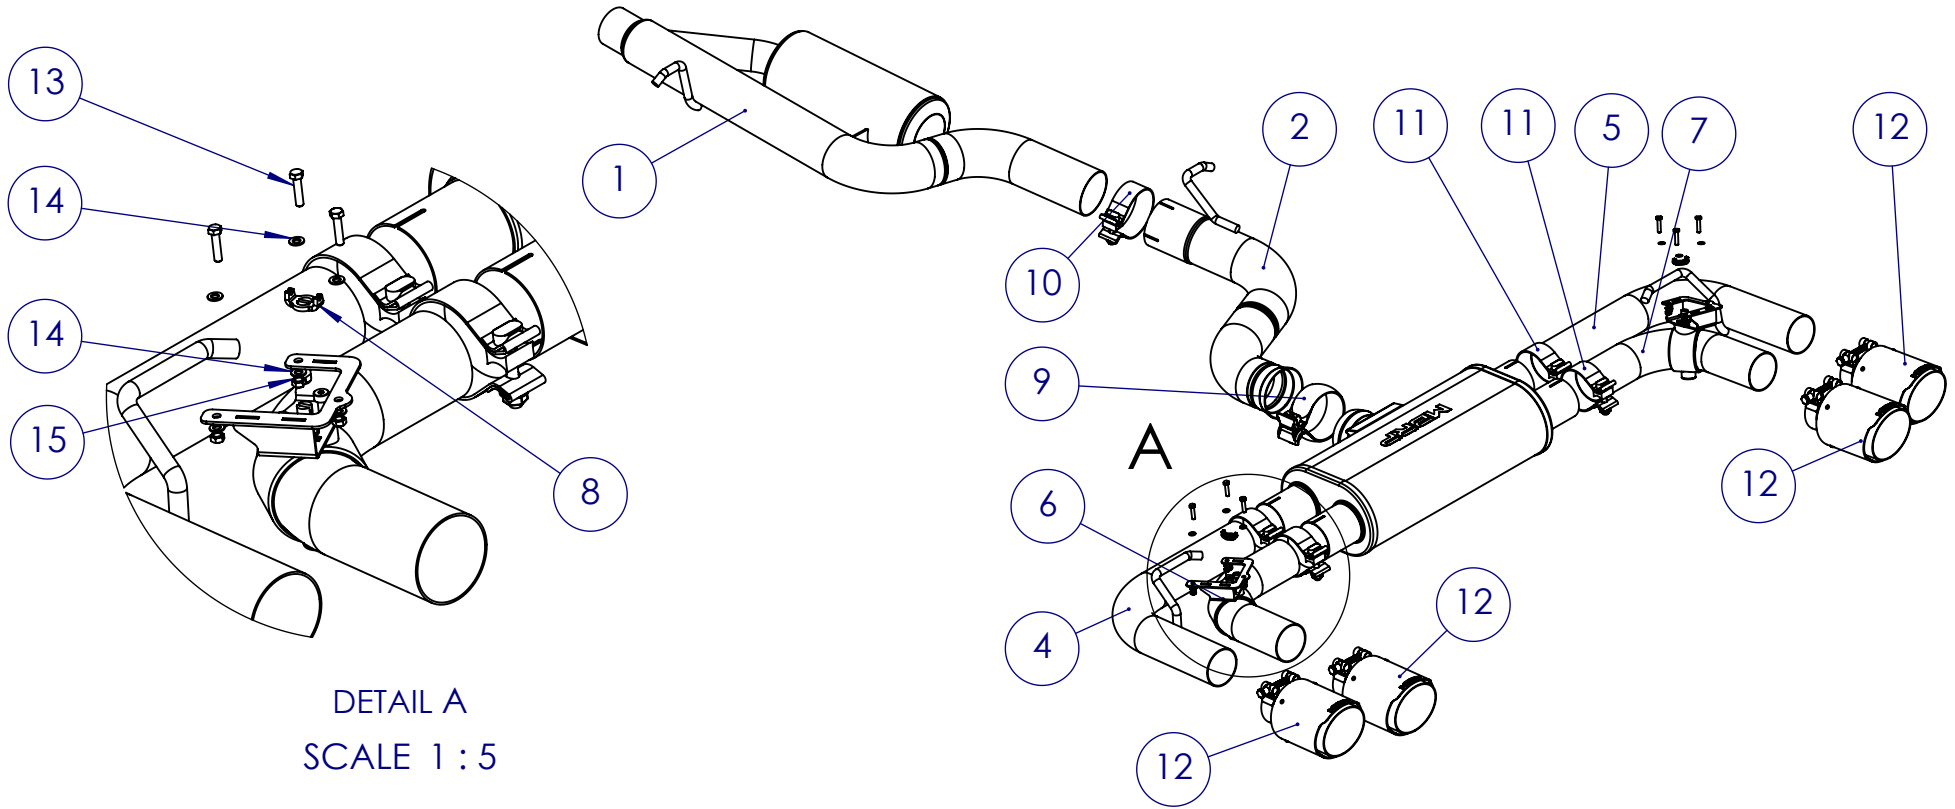

S46053CF

2015-19 VW Golf R MK7/MK7.5 CAT BACK - ACTIVE

DETAIL A
SCALE 1:5

ITEM NO.	PART NUMBER	DESCRIPTION	S46053CF/QTY.
1	W114112	PIPE ASSEMBLY, FRONT, 3"	1
2	W114032	PIPE ASSEMBLY, 3"	1
3	W114037	MUFFLER ASSEMBLY, TRANSVERSE, 5 CHAMBER ACTIVE, 3" IN DUAL 2.5" OUT	1
4	W114115	PIPE ASSEMBLY, 2.5", DRIVER-SIDE TAIL	1
5	W114116	PIPE ASSEMBLY, 2.5", PASSENGER-SIDE TAIL	1
6	W114117	PIPE ASSEMBLY, 2.5", DRIVER-SIDE TAIL ACTIVE	1
7	W114118	PIPE ASSEMBLY, 2.5", PASSENGER-SIDE TAIL ACTIVE	1
8	114057-01	SPRING HUB	2
9	114083	BAND CLAMP, SEC75 SWIVELSEAL	1
10	3.0ACS	CLAMP, 3.0", BAND, STAINLESS STEEL	1
11	2.5ACS	CLAMP, 2.5" BAND, STAINLESS STEEL	4
12	T5176CF	TIP, 2.5" IN, 4" OD OUT, CF, 6.5" L	4
13	HBM0007-022	BOLT, HEX, M5x0.80 X 22	6
14	HWM0002-005	WASHER, M5 FLAT	12
15	HNM0008-005	NUT, HEX, STOVER, M5X0.8	6