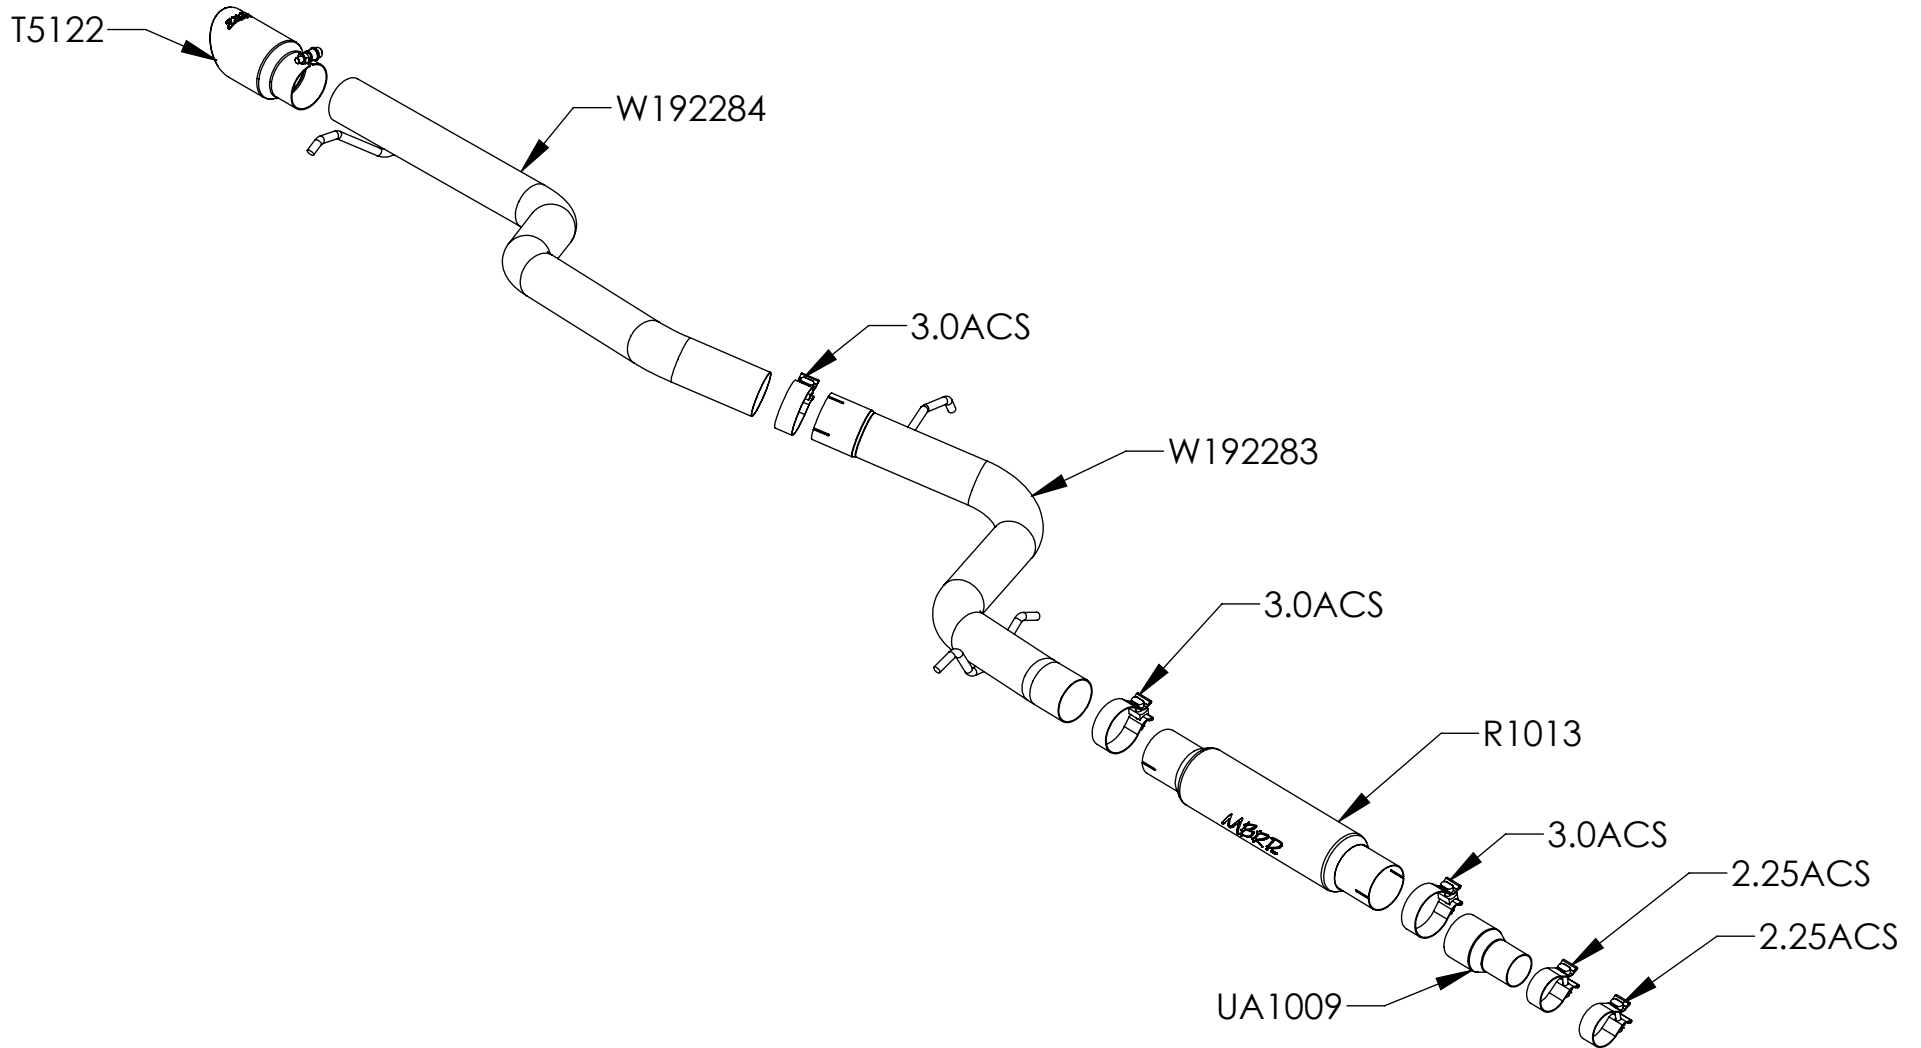

S4600409

05.5-06 1.9L TDI VW JETTA CAT BACK, 3" EXHAUST

ITEM NO.	PART NUMBER	DESCRIPTION	S4600409/QTY.
1	UA1009	TDI Adapter	1
2	R1013	RESONATOR 3"x20"	1
3	W192283	PIPE ASSEMBLY, 3", OVER AXLE	1
4	W192284	PIPE ASSEMBLY, 3", TAIL	1
5	3.0ACS	CLAMP, 3.0", BAND	3
6	2.25ACS	CLAMP, 2.25", BAND, STAINLESS STEEL	2
7	T5122	TIP 3" INLET 4" OD 7.75"L, DUAL WALL ANGLED	1