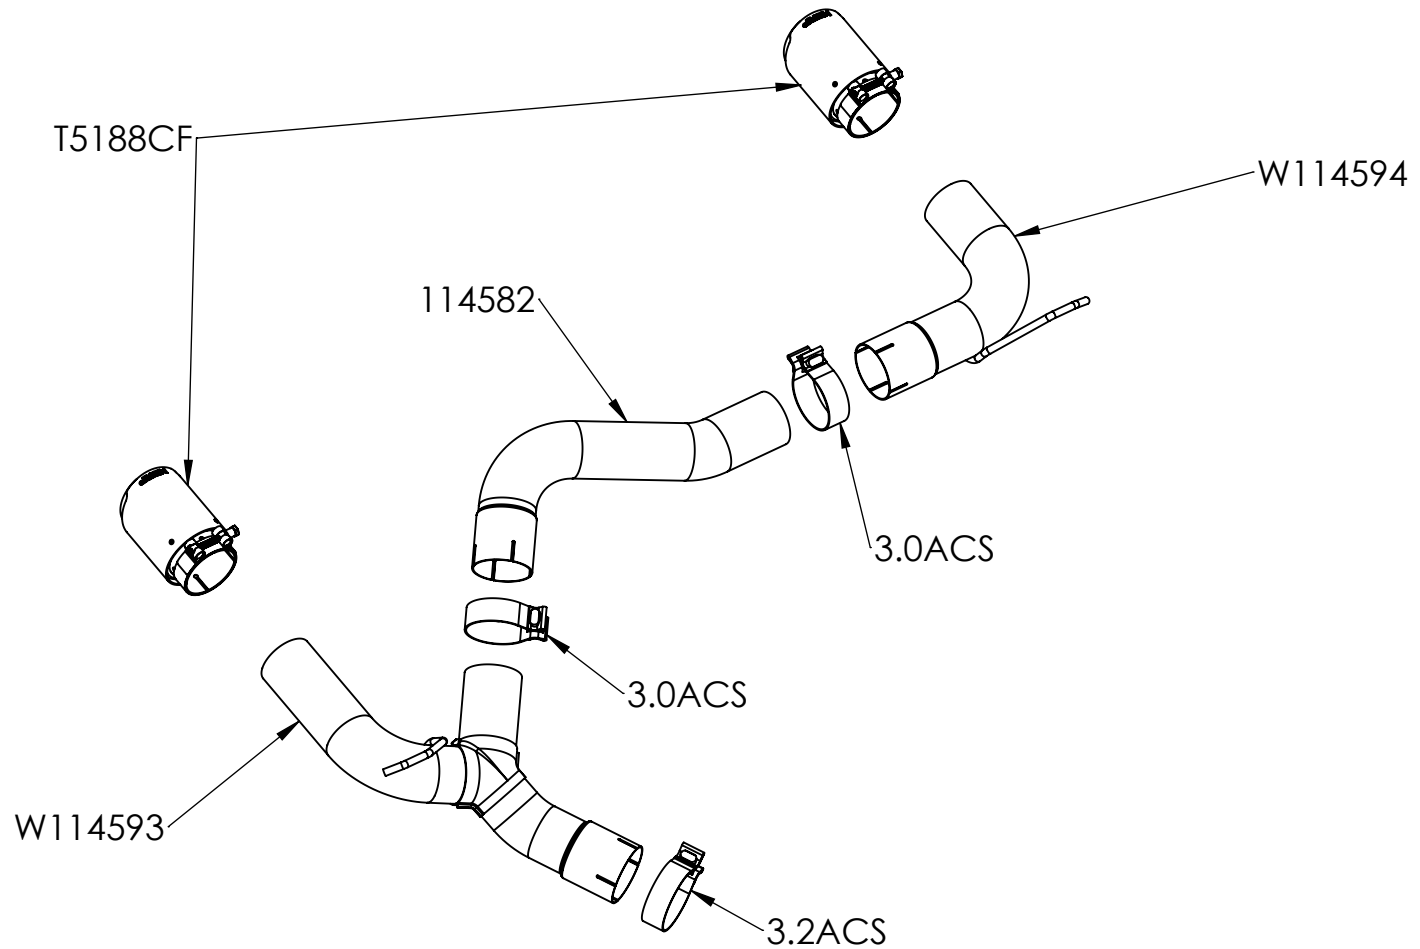

# S45003CF

2017-2021 BMW M240i, 3.0 L, Axle-Back, 3.0" Dual Rear,  
Dual Tips

ITEM NO.	PART NUMBER	DESCRIPTION	S45003CF /QTY.
1	W114593	PIPE ASSY, 3", Y	1
2	114582	PIPE, 3"	1
3	W114594	PIPE ASSY, 3", TAIL	1
4	3.2ACS	CLAMP, 3.2" BAND, STAINLESS STEEL	1
5	3.0ACS	CLAMP, 3.0", BAND, STAINLESS STEEL	2
6	T5188CF	TIP, 3" IN, 4" OD OUT, CF	2