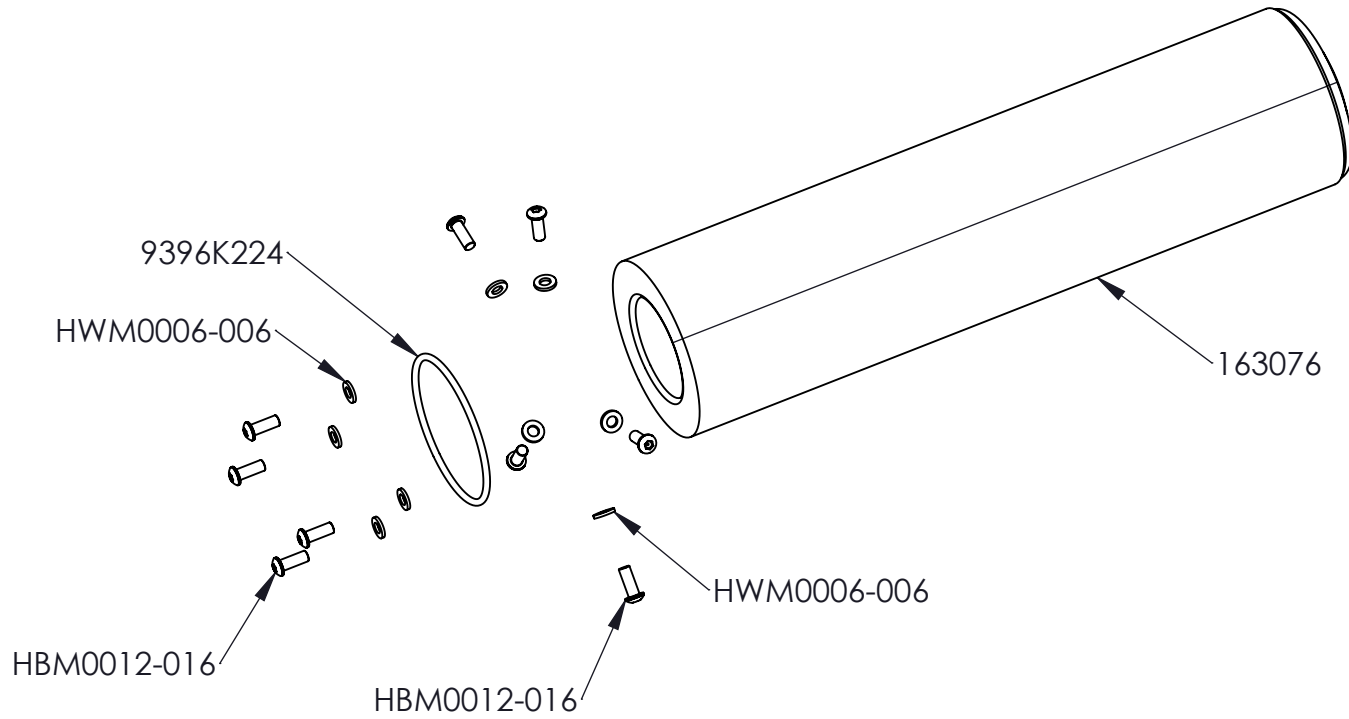

PT-0016PK

REPACK KIT, 16", POWERTECH 4

ITEM NO.	PART NUMBER	DESCRIPTION	PT-0016PK/QTY.
1	163076	GLASS PACK PILLOW, BRISTOL CORE SPEC 19, 16"	1
2	9396K224	O-RING 3.375" OD x 0.125"	1
3	HBM0012-016	M6 X 16mm BHCS STAINLESS STEEL	9
4	HWM0006-006	M6 SPLIT LOCK WASHER, STAINLESS STEEL	9