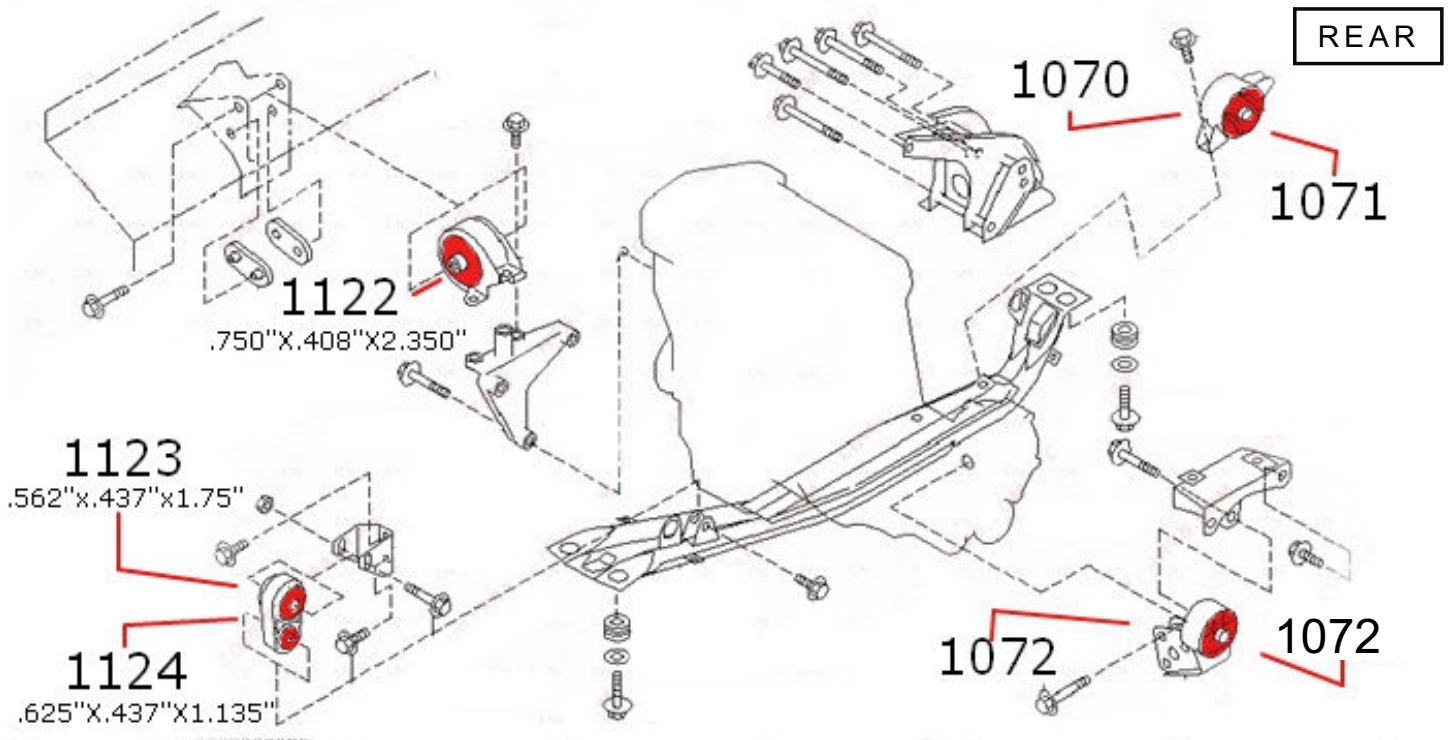

7.1105 & 7.1106

Part Placement Diagram:

Motor & Transmission mounts for 1991-1994:
Sentra SE-R, NX1600, Nx2000. 2.0L Engine
Manual Transmission only.

© 2014 Energy Suspension. All rights reserved.
May not be reproduced, in any form, or by any means,
without the written consent of Energy Suspension.

7.1105

Each Set sold separately.

7.1106

Motor Mounts Inserts / Replacement

- (1) 1070 Insert
- (1) 1071 Insert
- (1) 1123 Replacement
- (1) 1124 Replacement
- (1) 15.10.242.39 Sleeve
.562"X.437"X1.75"
- (1) 15.10.379.39 Sleeve
.625"X.437"X1.135"

Only Fits OEM Mount: 11320-0M002

Transmission Mounts Inserts / Replacement

- (2) 1072 Insert
- (1) 1122 Replacement
- (1) 15.10.381.39 Sleeve
.750"X.406"X2.350"

Only Fits OEM Mounts: 11210-0M800,
11210-5Y20, 11220-58Y00