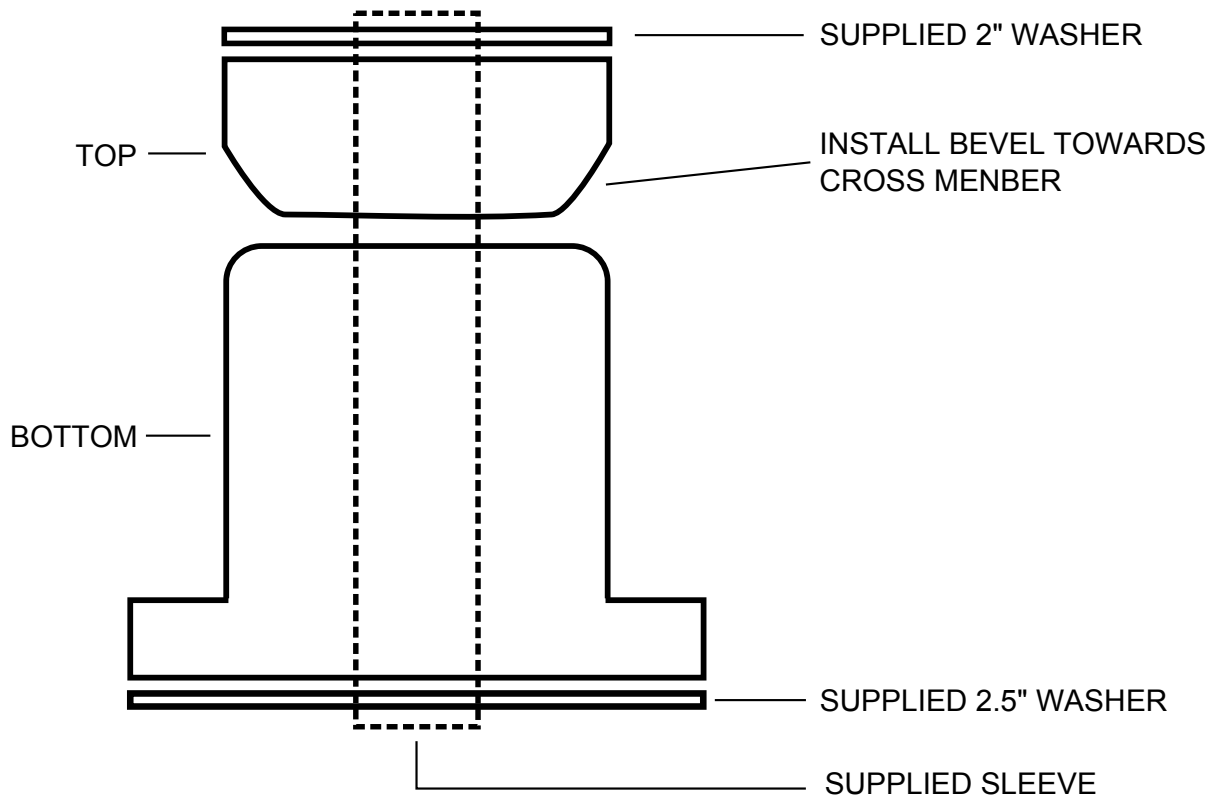

SET NUMBER 5.4105

QTY	PART NUMBER	TYPE	DESCRIPTION
2	1008	BUSHING	FRONT LOWER
2	1009	BUSHING	REAR LOWER
2	1019	BUSHING	FRONT UPPER
2	1020	BUSHING	REAR UPPER
2	15.10.177.39	SLEEVE	0.750OD X 0.562ID X 1.700L
2	15.10.178.39	SLEEVE	0.875OD X 0.688ID X 1.725L
4	15.03.05.39	WASHER	2.000OD X 0.500ID X 0.120TH
4	15.03.14.39	WASHER	2.500OD X 0.500ID X 0.125TH

SET NUMBER 5.4103

QTY	PART NUMBER	TYPE	DESCRIPTION
2	1008	BUSHING	FRONT LOWER
2	1009	BUSHING	REAR LOWER
2	1010	BUSHING	FRONT UPPER
2	1011	BUSHING	REAR UPPER
2	15.10.101.39	SLEEVE	0.750OD X 0.562ID X 1.875L
4	15.10.44.39	SLEEVE	0.875OD X 0.688ID X 1.900L
4	15.03.05.39	WASHER	2.000OD X 0.500ID X 0.120TH
4	15.03.14.39	WASHER	2.500OD X 0.500ID X 0.125TH