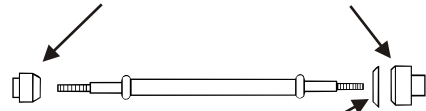

# Installation Instructions

For Strut Rod bushing Set # 4-7119

1131 VIA CALLEJON, SAN CLEMENTE, CA 92673

7082  
1.187" O.A.L.

7082  
1.187" O.A.L.

7081  
1.080" O.A.L.

7080  
1.414" O.A.L.

Supplied cup washer  
15.03.43.39