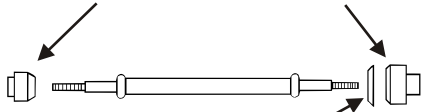

# Installation Instructions

For Strut Rod bushing Set # 4-7119

1131 VIA CALLEJON, SAN CLEMENTE, CA 92673

7082  
1.187" O.A.L.

7082  
1.187" O.A.L.

7081  
1.080" O.A.L.

7080  
1.414" O.A.L.

Supplied cup washer  
15.03.43.39