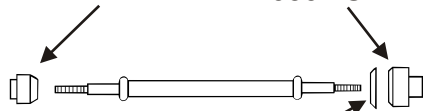

# Installation Instructions

For Strut Rod bushing Set # 4-7119

1131 VIA CALLEJON, SAN CLEMENTE, CA 92673

7082  
1.187" O.A.L.

7082  
1.187" O.A.L.

7081  
1.080" O.A.L.

7080  
1.414" O.A.L.

Supplied cup washer  
15.03.43.39