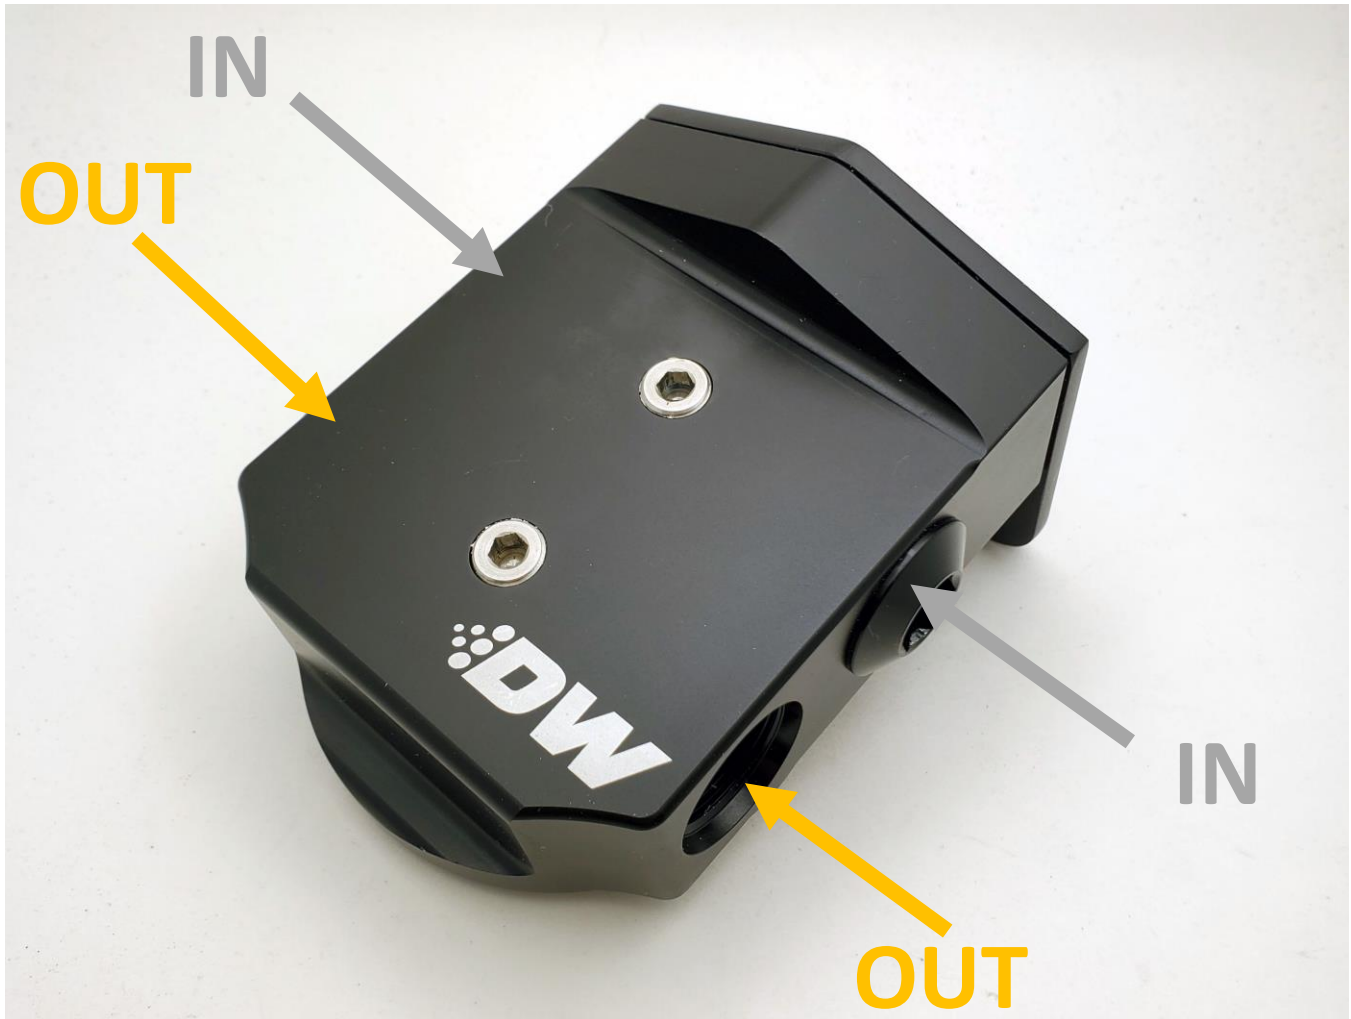

1 – The filter base mount has 4x 10AN O-Ring Boss ports, the two closest to the DW logo are the outlets, and the rear two closest to the bracket are the inlet ports. You can use any combination of In's and Out's depending on your fuel system design.

Note: Replacement filter element PN# 8-02-SOF-005

For additional technical support please contact us at: TechSupport@Deatschwerks.com or 405.233.3991