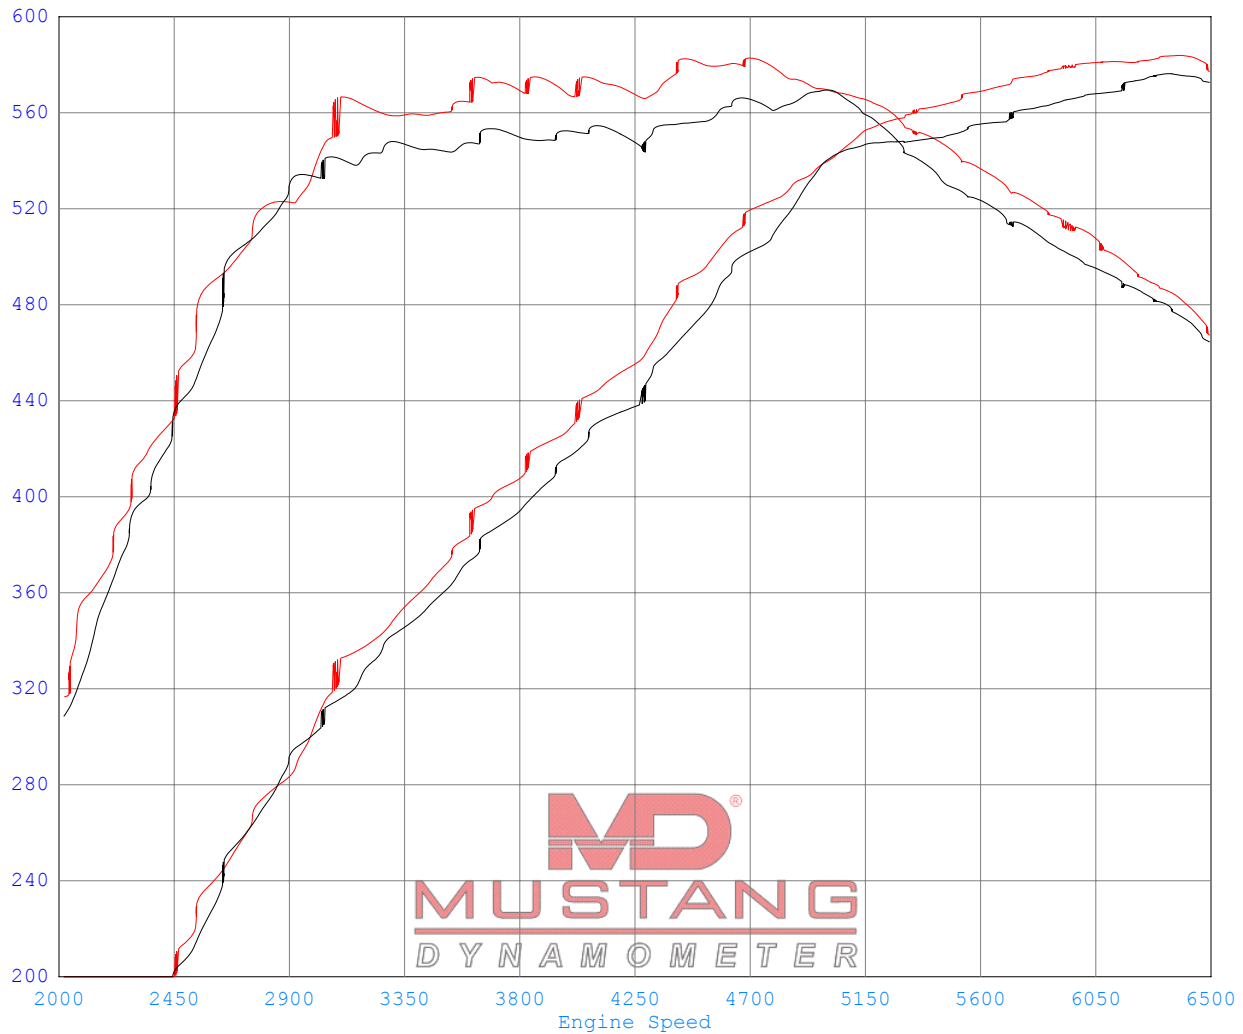

## AWE Tuning

199 Precision Drive,  
 Horsham, PA 19044  
 Phone: / - Fax: /

Date Printed : 2023/05/05      Filter Mode : FIR  
 Time Printed : 12:36      Filter Value : 6

Run#	License	Owner	Acquired	Test Comments
1	Audi C8	SAGER,	05/03 10:32	STOCK EXHAUST
2	Audi C8	SAGER,	05/03 16:52	AWE EXHAUST
3				

Wheel Torque T WC

Channel / Run	Min			Max			Avg		
	1	2	3	1	2	3	1	2	3
Wheel Torque T WC (Ft-)	309	317		569	583		510	519	
Wheel Power T WC (HP)	117	120		576	584		424	430	