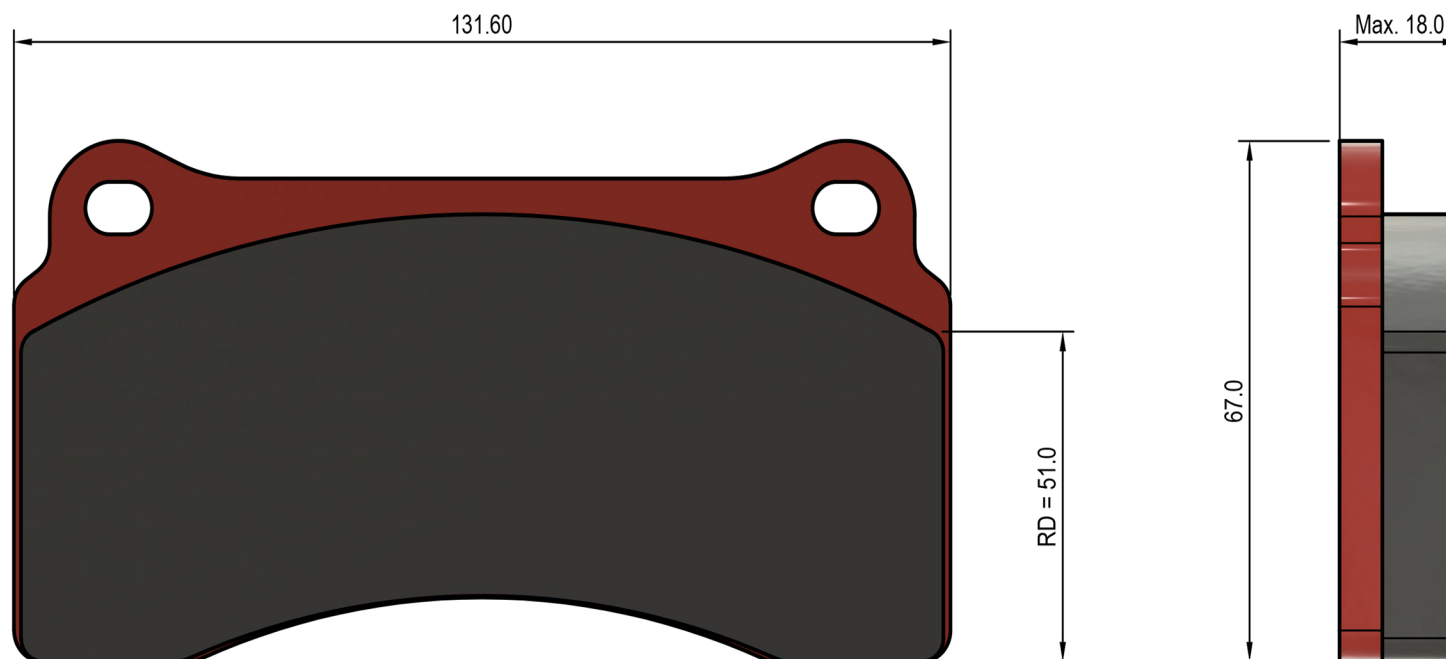

Dimensions in mm

MANUFACTURER	PART#
FMSI	D810 / D968
Hawk Performance	HB193x.715
Endless	RCP077
PFC	7780.xx.18
Brembo	P 36 018
Centric	309-0810
Ferodo (Street)	FDS1281
Ferodo (Race)	FCP1281
G-Loc	GP968
Mintex	MDB2413
Pagid	1287