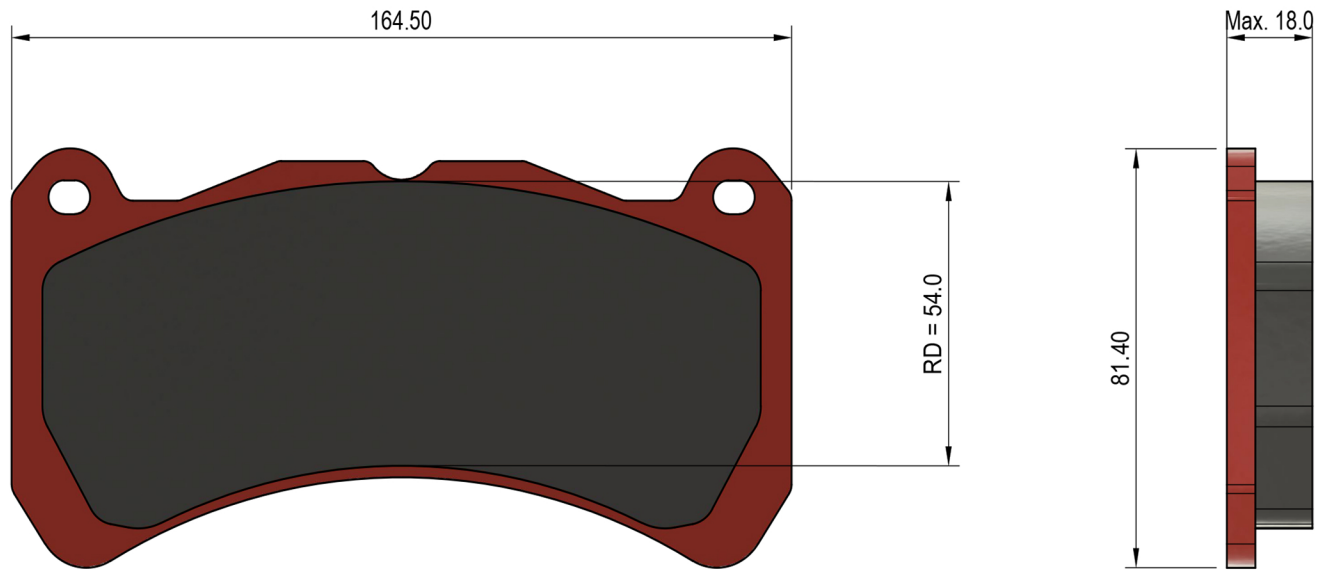

Dimensions in mm

MANUFACTURER	PART#
FMSI	D1116
Hawk Performance	HB616x.607
Endless	RCP112
PFC	9195
Brembo	P 23 186
Centric	309.11160
Ferodo (Street)	FDS4212 or FDB4212
Ferodo (Race)	FRP3100
G-Loc	GP1365
Mintex	MDB3115
Pagid (Race)	8005