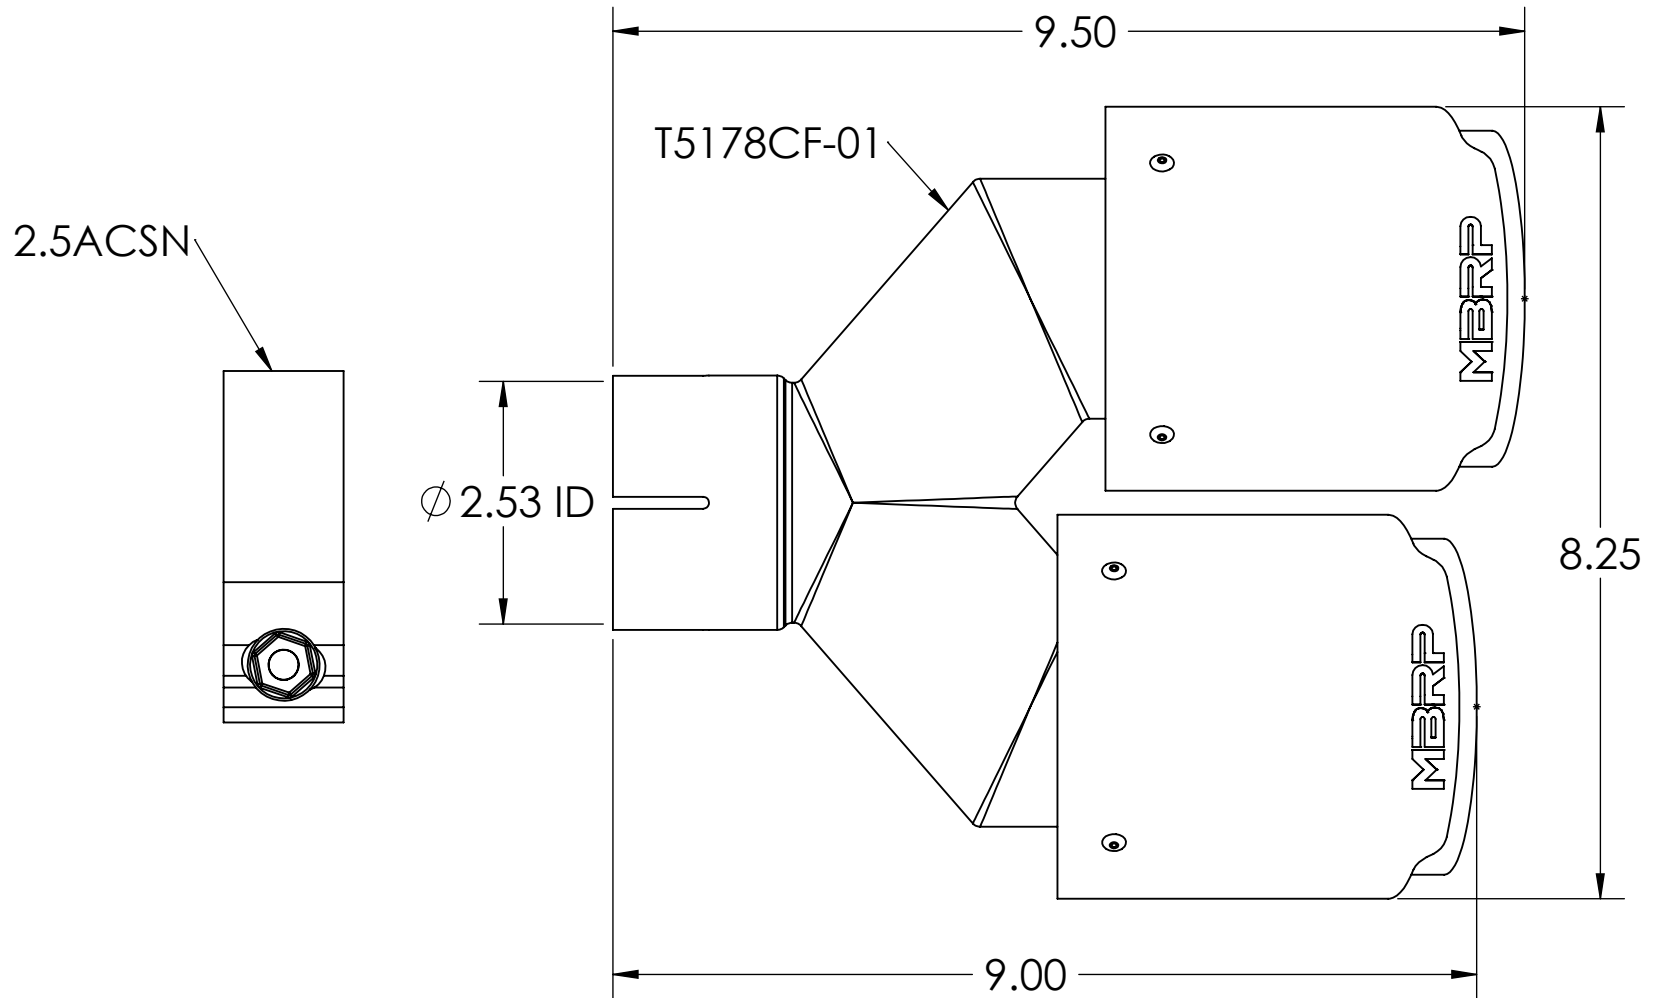

T5178CF

TIP, 2.5" IN, 4" OD DUAL OUT, CARBON FIBER

ITEM NO.	PART NUMBER	DESCRIPTION	T5178CF/QTY
1	T5178CF-01	TIP, 2.5" IN, 4.0" OD DUAL OUT, CF	1
2	2.5ACS	CLAMP, 2.5" BAND, STAINLESS STEEL ACCUSEAL	1

29-Jun-20
REV:A

MBRP